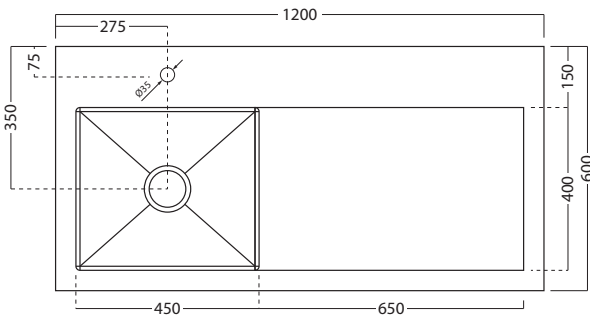

DESCRIPTION

600 Laundry Cabinet, 2 Drawers, with 1200 Horoi Stainless Steel Top

PRODUCT CODE

LUS60 / LUS60M

Dimensions	W 1200 x H 920 x D 600 (mm)
Finishes	White gloss paint or Melamine.
Top	Stainless steel with tub (left or right overhang with tub centred over drawers).
Handle	Chrome or Black handle finish.
Origin	New Zealand made cabinetry.
Features	Choice of left or right overhang (tub centred over drawers). 2 Drawers with soft-close. Our Melamine is a low-pressure laminate. See website for all finish colours.

TECHNICAL DRAWINGS

Stainless Steel Top & Tub (left)

Internal Drawers

Drawers with Overhang

Side Section

NOTES

*Additional Cost. Accessories not included. Drawing indicates the technical measurement only and is not a reflection of how the product will look. Sizes are nominal only. All drawings in millimeters. Drawings not to scale. January 2024.