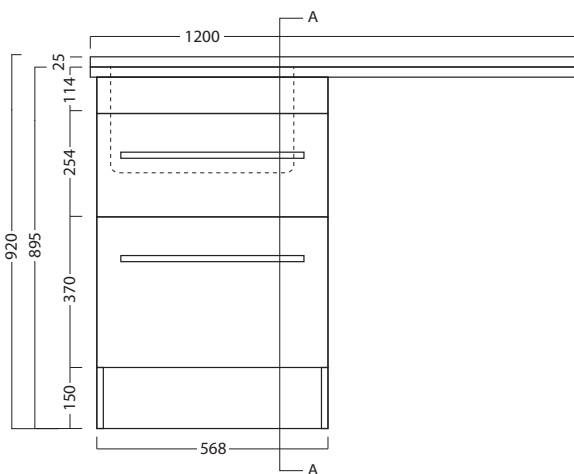

DESCRIPTION

600 Laundry Cabinet, 2 Drawers, with 1200 Horoi Stainless Steel Top

PRODUCT CODE

LUS60 / LUS60M

Dimensions	W 1200 x H 920 x D 600 (mm)
Finishes	White gloss paint or Melamine.
Top	Stainless steel with tub (left or right overhang with tub centred over drawers).
Handle	Chrome or Black handle finish.
Origin	New Zealand made cabinetry.
Features	Choice of left or right overhang (tub centred over drawers). 2 Drawers with soft-close. Our Melamine is a low-pressure laminate. See website for all finish colours.

TECHNICAL DRAWINGS

Stainless Steel Top & Tub (left)

Internal Drawers

Drawers with Overhang

Side Section

NOTES

*Additional Cost. Accessories not included. Drawing indicates the technical measurement only and is not a reflection of how the product will look. Sizes are nominal only. All drawings in millimeters. Drawings not to scale. January 2024.