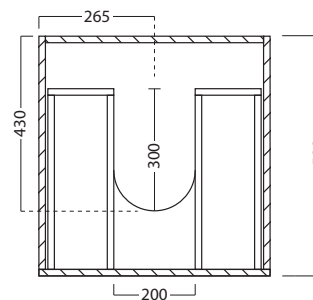

DESCRIPTION

600 Laundry Cabinet, 2 Drawers, with 1200 Horoi Stainless Steel Top

PRODUCT CODE

LUS60 / LUS60M

Dimensions	W 1200 x H 920 x D 600 (mm)
Finishes	White gloss paint or Melamine.
Top	Stainless steel with tub (left or right overhang with tub centred over drawers).
Handle	Chrome or Black handle finish.
Origin	New Zealand made cabinetry.
Features	Choice of left or right overhang (tub centred over drawers). 2 Drawers with soft-close. Our Melamine is a low-pressure laminate. See website for all finish colours.

TECHNICAL DRAWINGS

Stainless Steel Top & Tub (left)

Internal Drawers

Drawers with Overhang

Side Section

NOTES

*Additional Cost. Accessories not included. Drawing indicates the technical measurement only and is not a reflection of how the product will look. Sizes are nominal only. All drawings in millimeters. Drawings not to scale. January 2024.