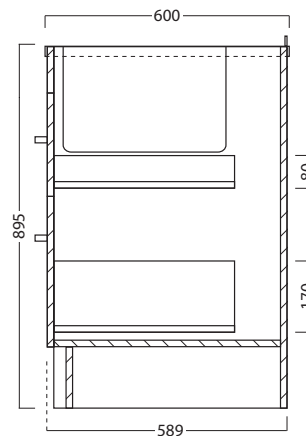

DESCRIPTION

600 Laundry Cabinet, 2 Drawers, with 1200 Horoi Stainless Steel Top

PRODUCT CODE

LUS60 / LUS60M

Dimensions	W 1200 x H 920 x D 600 (mm)
Finishes	White gloss paint or Melamine.
Top	Stainless steel with tub (left or right overhang with tub centred over drawers).
Handle	Chrome or Black handle finish.
Origin	New Zealand made cabinetry.
Features	Choice of left or right overhang (tub centred over drawers). 2 Drawers with soft-close. Our Melamine is a low-pressure laminate. See website for all finish colours.

TECHNICAL DRAWINGS

Stainless Steel Top & Tub (left)

Internal Drawers

Drawers with Overhang

Side Section

NOTES

*Additional Cost. Accessories not included. Drawing indicates the technical measurement only and is not a reflection of how the product will look. Sizes are nominal only. All drawings in millimeters. Drawings not to scale. January 2024.