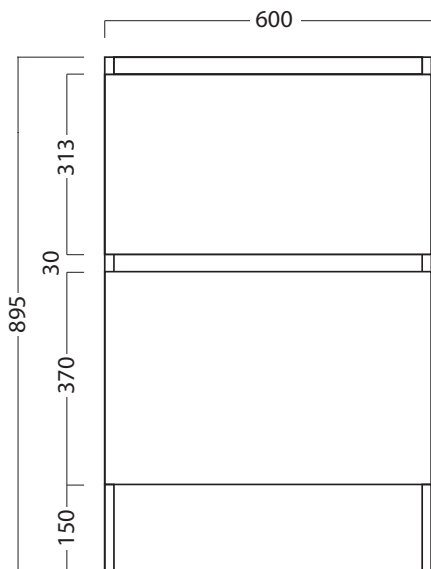

600 CABINET /

LAUNDRY

TECHNICAL DRAWINGS

600 Laundry Cabinet, 2 Drawers

PRODUCT CODE

VLUA60D2 / VLUA60D2M / VLUA60D2T / VLUA60D2CC

Front