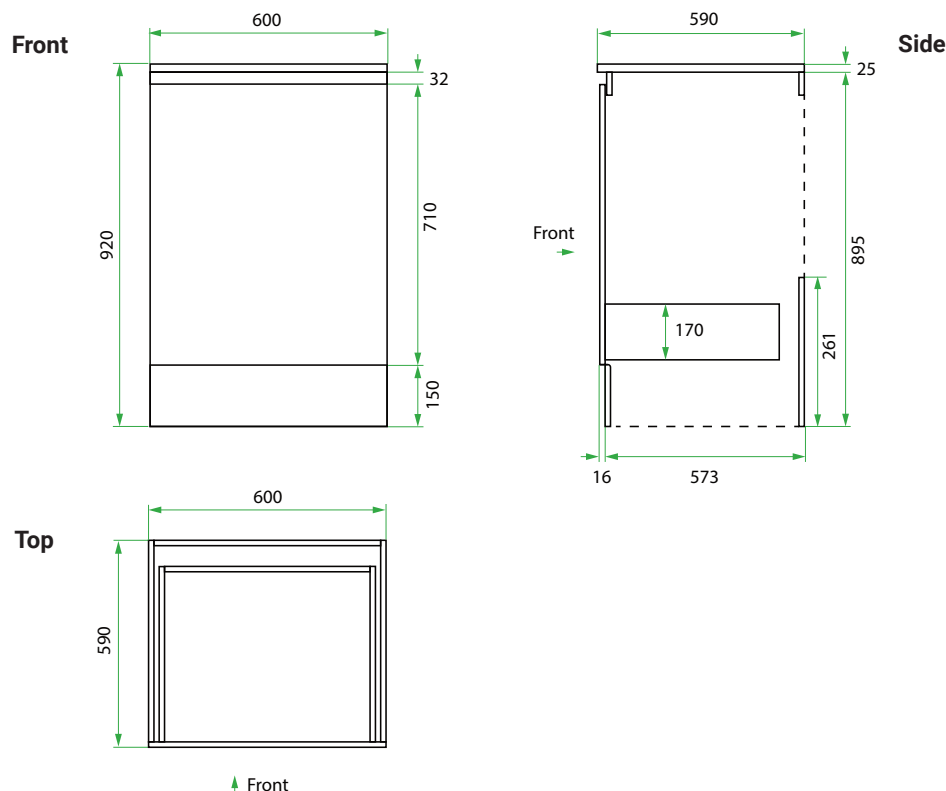

## DESCRIPTION

600 Laundry Cabinet, 1 Drawer

## PRODUCT CODE

VLUA60D / VLUA60DM / VLUA60DT / VLUA60DCC

<b>Dimensions</b>	W 600 x H 920 x D 590 (mm)
<b>Finishes</b>	White Gloss or Custom Colour Paint*, Melamine or Timber Veneer*.
<b>Kordura</b>	Standard (White) or Colour* (Carrara Marble, Ariston, Ice Crystal, Peak Stone, Akashi Grey or Black Granite)
<b>Handle</b>	<b>Recessed Rail Matching</b> or Aluminium* (Black or Silver): White Gloss or Melamine Only or <b>45° Handle:</b> Timber Veneer or Custom Colour Paint Only.
<b>Origin</b>	New Zealand made cabinetry
<b>Notes</b>	1 Drawers with soft-close. Choose one of our 7, matte Kordura top finishes (sold per 100mm). See website for all finish colours. Sinks sold separately.

## TECHNICAL DRAWINGS