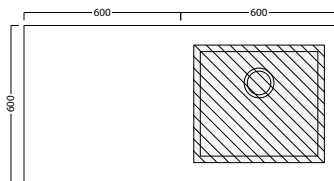

600 CABINET + 600 OVERHANG

LAUNDRY

DESCRIPTION

600 Laundry Cabinet + 600 Overhang - Left / Right

PRODUCT CODE

ACL120L / ACL120R

FEATURES

- Dimensions - W 1200mm x H 600mm x D 25mm
- Top overhang is an optional add-on and can only be purchased with Laundry Cabinets.
- Our Kordura top is 25mm thick, extremely durable, hard yet soft to feel. It is non-porous so is easily maintained and very hygienic.
- Available left or right-hand side.
- Custom size also available upon request (surcharge applies).

TECHNICAL DRAWINGS

600 OVERHANG - Left (ACL120L)

Top

Front

600 OVERHANG - Right (ACL120R)

Top

Front

NOTES

*Non-stock item. Tapholes do not come predrilled – this is the responsibility of the installer, and can be cut with a hole saw. Drawing indicates the technical measurement only and is not a reflection of how the unit will look. Sizes are nominal only. All drawings in millimeters. Drawings not to scale.