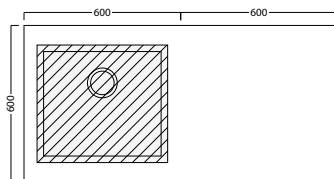

600 CABINET + 600 OVERHANG

LAUNDRY

DESCRIPTION

600 Laundry Cabinet + 600 Overhang - Left / Right

PRODUCT CODE

ACL120L / ACL120R

FEATURES

- Dimensions - W 1200mm x H 600mm x D 25mm
- Top overhang is an optional add-on and can only be purchased with Laundry Cabinets.
- Our Kordura top is 25mm thick, extremely durable, hard yet soft to feel. It is non-porous so is easily maintained and very hygienic.
- Available left or right-hand side.
- Custom size also available upon request (surcharge applies).

TECHNICAL DRAWINGS

600 OVERHANG - Left (ACL120L)

Top

Front

600 OVERHANG - Right (ACL120R)

Top

Front

NOTES

*Non-stock item. Tapholes do not come predrilled – this is the responsibility of the installer, and can be cut with a hole saw. Drawing indicates the technical measurement only and is not a reflection of how the unit will look. Sizes are nominal only. All drawings in millimeters. Drawings not to scale.