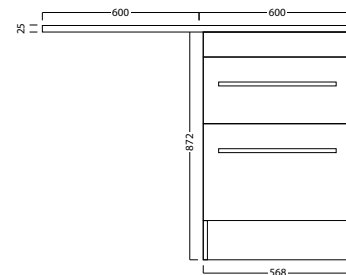

600 CABINET + 600 OVERHANG

LAUNDRY

DESCRIPTION

600 Laundry Cabinet + 600 Overhang - Left / Right

PRODUCT CODE

ACL120L / ACL120R

FEATURES

- Dimensions - W 1200mm x H 600mm x D 25mm
- Top overhang is an optional add-on and can only be purchased with Laundry Cabinets.
- Our Kordura top is 25mm thick, extremely durable, hard yet soft to feel. It is non-porous so is easily maintained and very hygienic.
- Available left or right-hand side.
- Custom size also available upon request (surcharge applies).

TECHNICAL DRAWINGS

600 OVERHANG - Left (ACL120L)

Top

Front

600 OVERHANG - Right (ACL120R)

Top

Front

NOTES

*Non-stock item. Tapholes do not come predrilled – this is the responsibility of the installer, and can be cut with a hole saw. Drawing indicates the technical measurement only and is not a reflection of how the unit will look. Sizes are nominal only. All drawings in millimeters. Drawings not to scale.