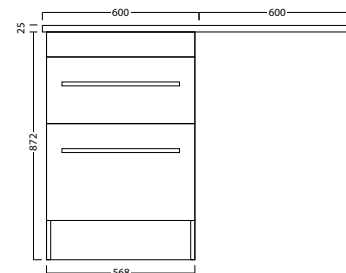

600 CABINET + 600 OVERHANG

LAUNDRY

DESCRIPTION

600 Laundry Cabinet + 600 Overhang - Left / Right

PRODUCT CODE

ACL120L / ACL120R

FEATURES

- Dimensions - W 1200mm x H 600mm x D 25mm
- Top overhang is an optional add-on and can only be purchased with Laundry Cabinets.
- Our Kordura top is 25mm thick, extremely durable, hard yet soft to feel. It is non-porous so is easily maintained and very hygienic.
- Available left or right-hand side.
- Custom size also available upon request (surcharge applies).

TECHNICAL DRAWINGS

600 OVERHANG - Left (ACL120L)

Top

Front

600 OVERHANG - Right (ACL120R)

Top

Front

NOTES

*Non-stock item. Tapholes do not come predrilled – this is the responsibility of the installer, and can be cut with a hole saw. Drawing indicates the technical measurement only and is not a reflection of how the unit will look. Sizes are nominal only. All drawings in millimeters. Drawings not to scale.