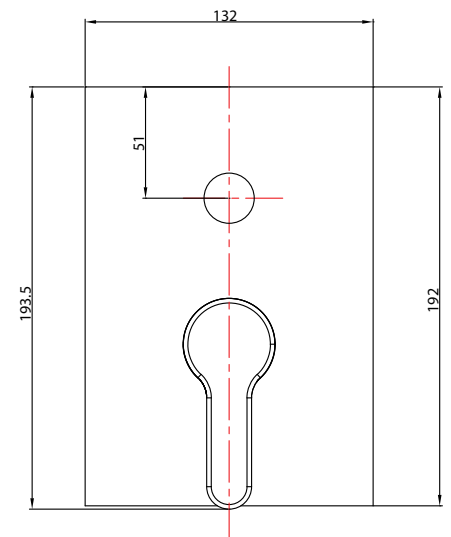

5A3.1380

CRYSTAL

Bath Shower Mixer with Diverter

vcboc
FOR BATHROOMS

5A3.1380
Crystal, Bath Shower Mixer with Diverter

- Dimensions - W 132mm H 192mm D 77mm
- Engineered from solid brass and double dipped in chrome, giving these taps a spectacular finish. Plus an excellent WELS rating.