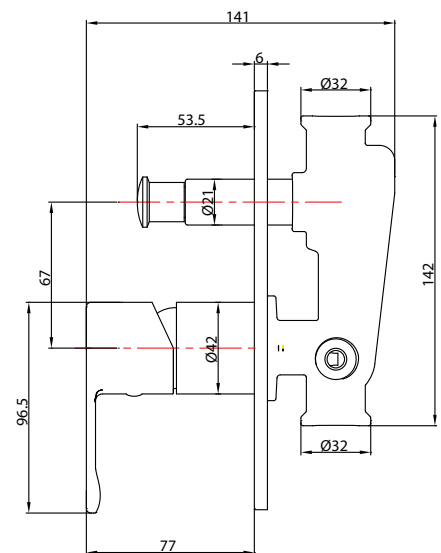

5A3.1380

CRYSTAL

Bath Shower Mixer with Diverter

vcboc
FOR BATHROOMS

5A3.1380
Crystal, Bath Shower Mixer with Diverter

- Dimensions - W 132mm H 192mm D 77mm
- Engineered from solid brass and double dipped in chrome, giving these taps a spectacular finish. Plus an excellent WELS rating.