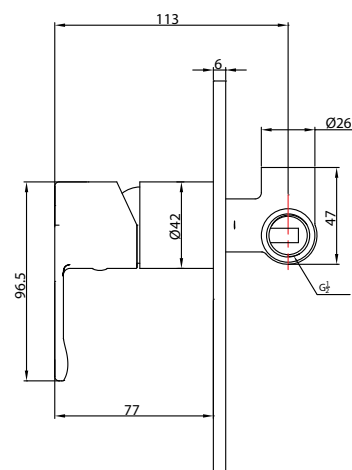

# CRYSTAL

Bath Shower Mixer

vcboc  
FOR BATHROOMS

5A3.1379

Crystal, Bath Shower Mixer

- Dimensions - W 132mm H 192mm D 77mm
- Engineered from solid brass and double dipped in chrome, giving these taps a spectacular finish. Plus an excellent WELS rating.