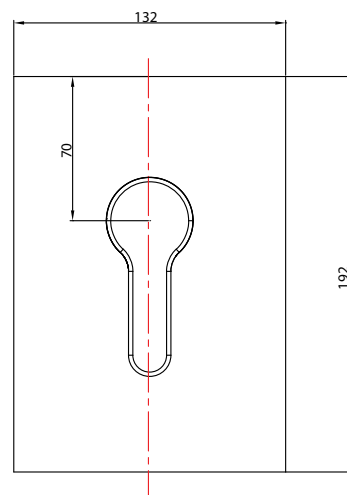

# CRYSTAL

Bath Shower Mixer

vcboc  
FOR BATHROOMS

5A3.1379

Crystal, Bath Shower Mixer

- Dimensions - W 132mm H 192mm D 77mm
- Engineered from solid brass and double dipped in chrome, giving these taps a spectacular finish. Plus an excellent WELS rating.