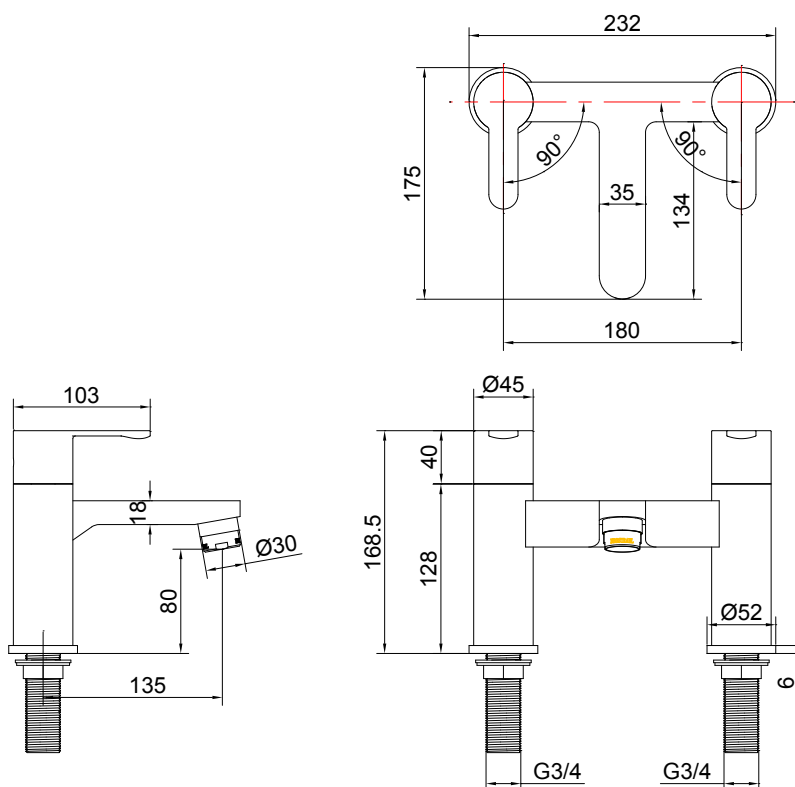

# CRYSTAL

DOUBLE BATH FILLER

vcboc  
FOR BATHROOMS

## 5A3.1378 DOUBLE BATH FILLER

- Dimensions - W 232 x H 168.5 x D 175 mm
- Engineered from solid brass and double dipped in chrome, giving these taps a spectacular finish. Plus an excellent WELS rating.
- 5 star WELS rating