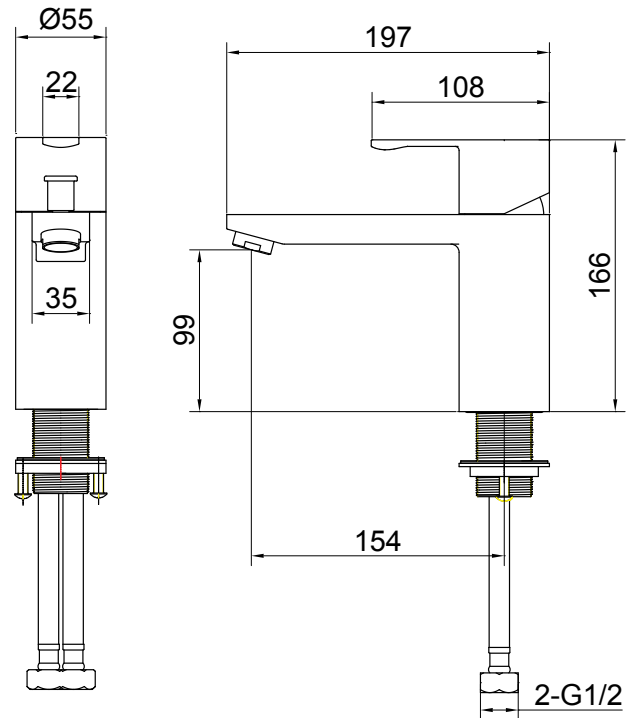

5A3.1377

# CRYSTAL

Mono Bath Filler

vcboc  
FOR BATHROOMS

5A3.1377

Crystal, Mono Bath Filler

- Dimensions - W 55mm H 166mm D 197mm
- Engineered from solid brass and double dipped in chrome, giving these taps a spectacular finish. Plus an excellent WELS rating.
- 5 star WELS rating