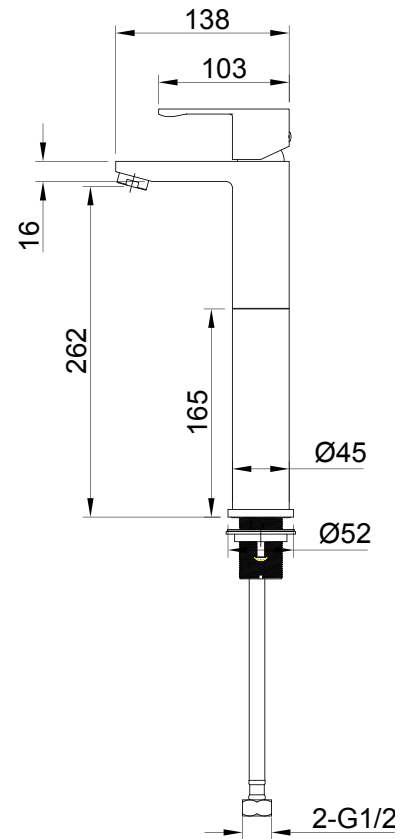

5A3.1375

# CRYSTAL

EXTENDED SINGLE LEVEL BASIN MIXER

vcboc  
FOR BATHROOMS

5A3.1375

Crystal, extended single lever basin mixer

- Dimensions - W 45mm H 324mm D 138mm
- Engineered from solid brass and double dipped in chrome, giving these taps a spectacular finish. Plus an excellent WELS rating.
- 5 star WELS rating