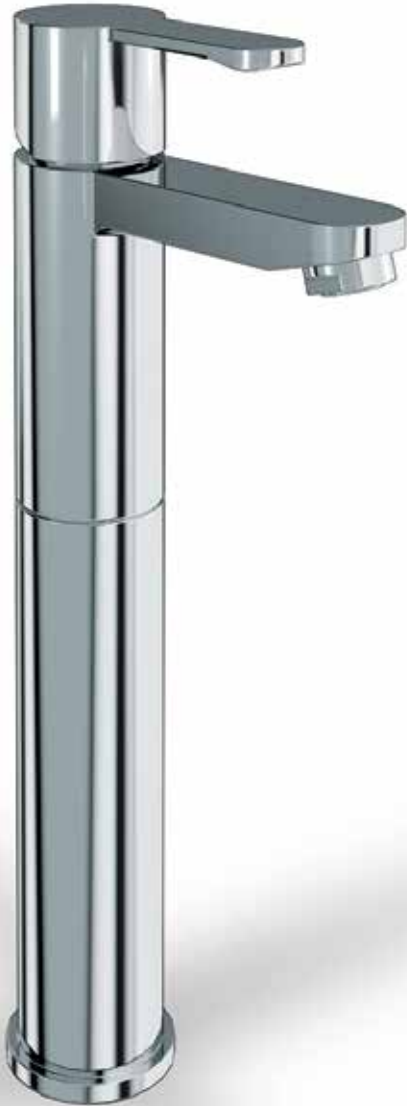

5A3.1375

# CRYSTAL

EXTENDED SINGLE LEVEL BASIN MIXER

vcboc  
FOR BATHROOMS

5A3.1375

Crystal, extended single lever basin mixer

- Dimensions - W 45mm H 324mm D 138mm
- Engineered from solid brass and double dipped in chrome, giving these taps a spectacular finish. Plus an excellent WELS rating.
- 5 star WELS rating