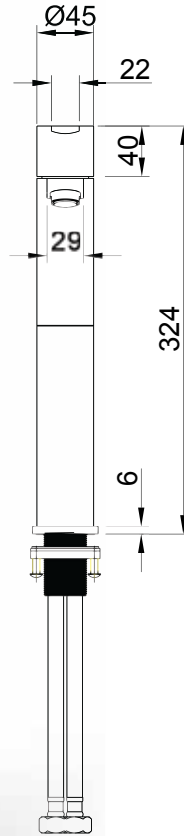

5A3.1375

# CRYSTAL

EXTENDED SINGLE LEVEL BASIN MIXER

vcboc  
FOR BATHROOMS

5A3.1375

Crystal, extended single lever basin mixer

- Dimensions - W 45mm H 324mm D 138mm
- Engineered from solid brass and double dipped in chrome, giving these taps a spectacular finish. Plus an excellent WELS rating.
- 5 star WELS rating