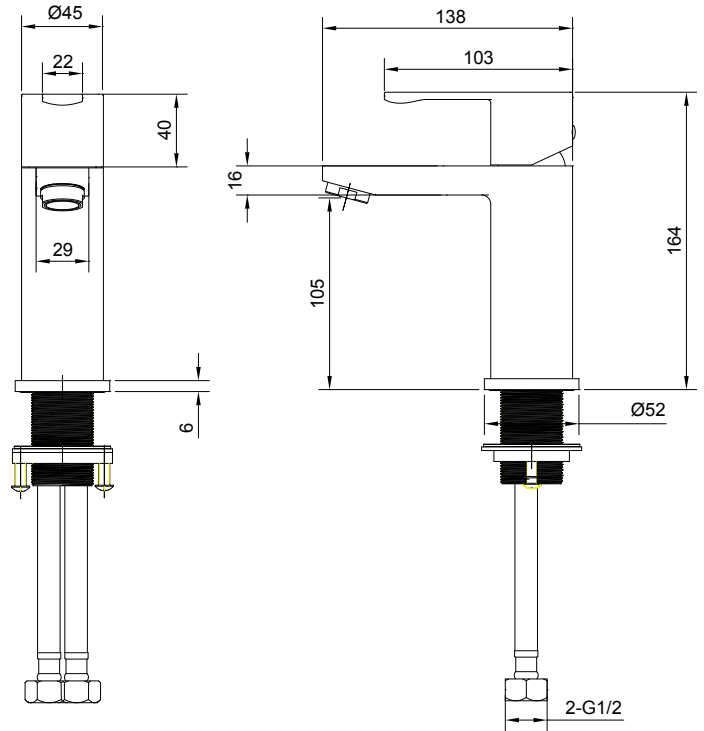

5A3.1240

BASIN MIXER

SINGLE LEVEL BASIN MIXER

vcboc
FOR BATHROOMS

5A3.1240

SINGLE LEVEL BASIN MIXER

- Dimensions - W 45mm H 164mm D 138mm
- Engineered from solid brass and double dipped in chrome, giving these taps a spectacular finish. Plus an excellent WELS rating.
- 5 star WELS rating