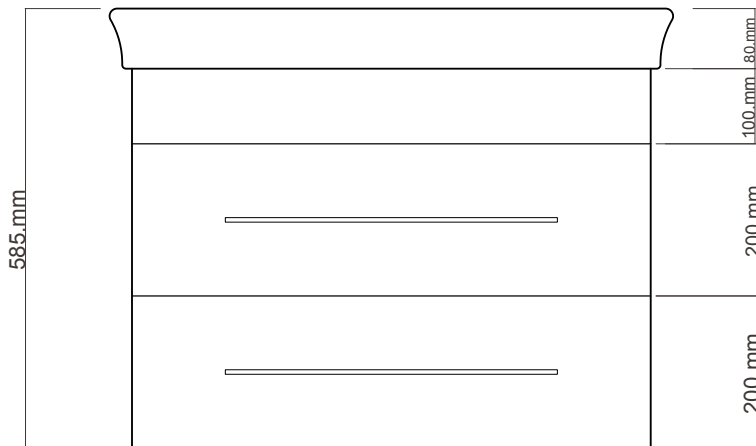

FRONT VIEW

DOLCE VITA

Code: DV75WH

Description: Dolce Vita Wall
Hung 750 Radius
Corner, 2 Drawer.
White.