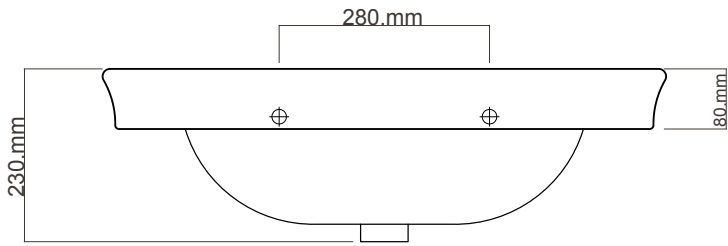

BACK WASHBASIN VIEW