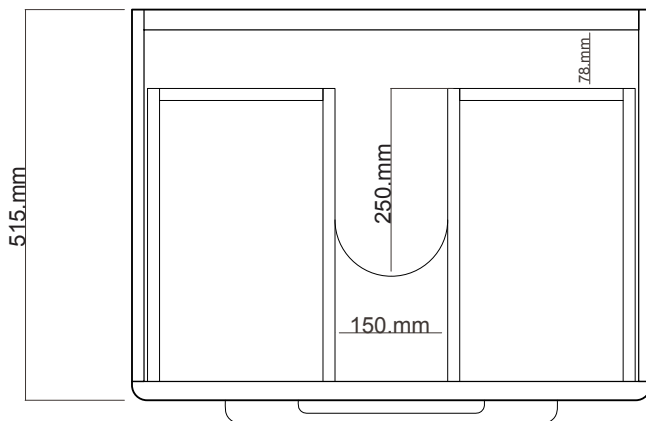

DRAWER

DOLCE VITA

Code: DV75WH

Description: Dolce Vita Wall
Hung 750 Radius
Corner, 2 Drawer.
White.