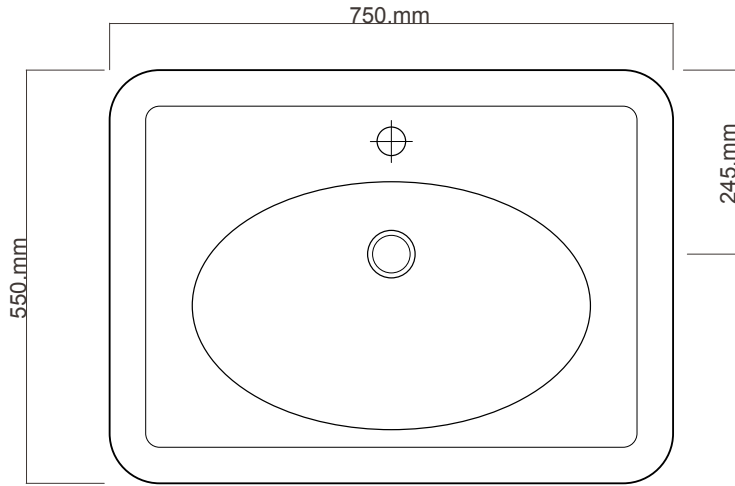

TOP WASHBASIN VIEW