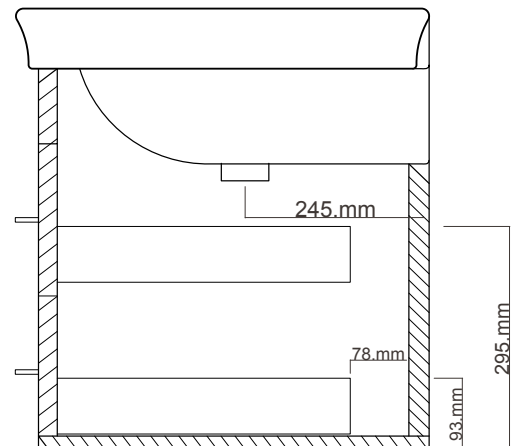

## 750 radius corner basin, wall hung, 2 drawer

+ Dimensions — **W** 750mm **H** 585mm **D** 550mm

+ Paint — The paint used on our products is polyurethane or UV based. It is five times harder and more durable than lacquer finishes. Hundreds of colour matches available.

White Paint Finish

BACK WASHBASIN VIEW

TOP WASHBASIN VIEW

FRONT VIEW

SIDE WASHBASIN VIEW

DRAWER

## DOLCE VITA

Code: DV75WH

Description: Dolce Vita Wall  
Hung 750 Radius  
Corner, 2 Drawer.  
White.