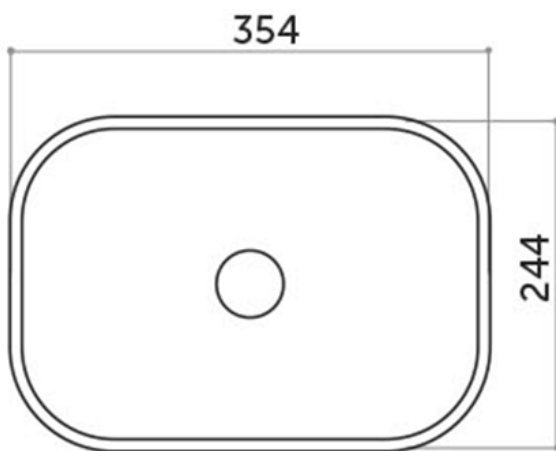

# SLIM BASIN.

SL03524001 Slim 35 x 25 Countertop Basin

Dimensions — **W** 345mm **D** 244mm

*Michel César*

bathroom collection

NB: Drawings indicate the technical measurements only and is not a reflection of how the unit will look.