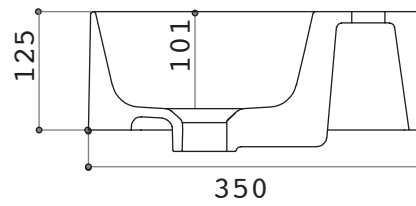

SLIM BASIN.

585/M Slim 35 x 35 Wall Hung Basin

Dimensions — **W** 354mm **H** 125mm **D** 350mm

Michel César

bathroom collection

NB: Drawings indicate the technical measurements only and is not a reflection of how the unit will look.