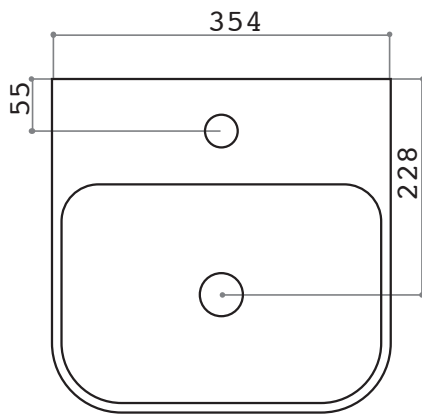

SLIM BASIN.

585/M Slim 35 x 35 Wall Hung Basin

Dimensions — **W** 354mm **H** 125mm **D** 350mm

Michel César

bathroom collection

NB: Drawings indicate the technical measurements only and is not a reflection of how the unit will look.