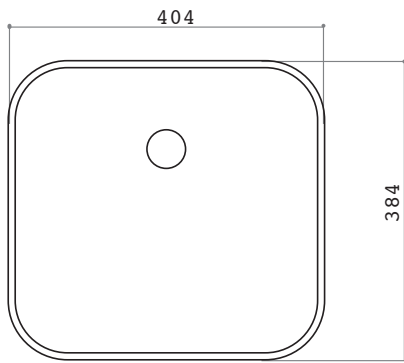

SLIM BASIN.

Michel César

bathroom collection

587 Slim 40cm Countertop Basin

Dimensions — **W** 404mm **D**384mm

NB: Drawings indicate the technical measurements only and is not a reflection of how the unit will look.