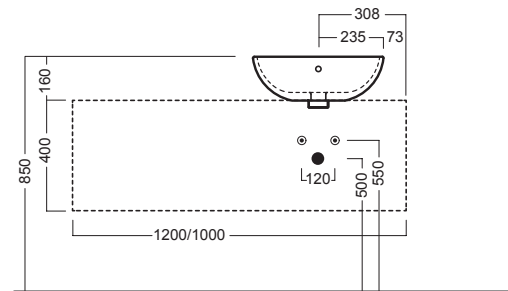

# HAPPY HOUR BASIN.

YXSJ01 Happy Hour 3.00 Round Basin

Dimensions — **W** 470mm **H** 160mm **D** 470mm

*Michel César*  
bathroom collection

## YXSJ01 Happy Hour 3.00 Round Basin

Dimensions — **W** 470mm **H** 160mm **D** 470mm

Apertura per installazione su piano  
Hole for surface installation

SLIDING wood system\_taglio 3 sx - cut 3 lh

SLIDING wood system\_taglio 3 dx - cut 3 rh

SLIDING wood system\_taglio 3 centrale - cut 3 central

SLIDING wood system\_taglio 4 doppio - cut 4 double

NB: Drawings indicate the technical measurements only and is not a reflection of how the unit will look.