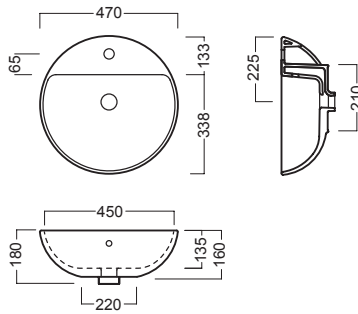

# HAPPY HOUR BASIN.

YXSJ01 Happy Hour 3.00 Round Basin

Dimensions — **W** 470mm **H** 160mm **D** 470mm

*Michel César*  
bathroom collection

## YXSJ01 Happy Hour 3.00 Round Basin

Dimensions — **W** 470mm **H** 160mm **D** 470mm

Apertura per installazione su piano  
Hole for surface installation

SLIDING wood system\_taglio 3 sx - cut 3 lh

SLIDING wood system\_taglio 3 dx - cut 3 rh

SLIDING wood system\_taglio 3 centrale - cut 3 central

SLIDING wood system\_taglio 4 doppio - cut 4 double

NB: Drawings indicate the technical measurements only and is not a reflection of how the unit will look.