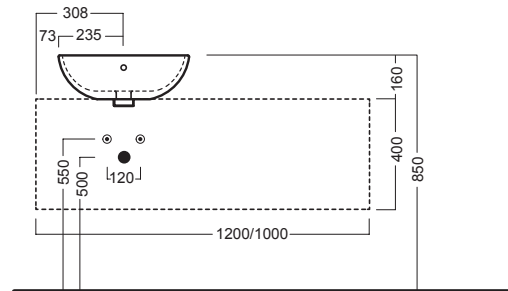

# HAPPY HOUR BASIN.

YXSJ01 Happy Hour 3.00 Round Basin

Dimensions — **W** 470mm **H** 160mm **D** 470mm

*Michel César*  
bathroom collection

## YXSJ01 Happy Hour 3.00 Round Basin

Dimensions — **W** 470mm **H** 160mm **D** 470mm

Apertura per installazione su piano  
Hole for surface installation

SLIDING wood system\_taglio 3 sx - cut 3 lh

SLIDING wood system\_taglio 3 dx - cut 3 rh