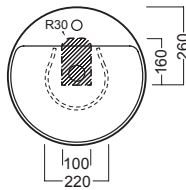

# HAPPY HOUR BASIN.

YXSJ01 Happy Hour 3.00 Round Basin

Dimensions — **W** 470mm **H** 160mm **D** 470mm

*Michel César*  
bathroom collection

## YXSJ01 Happy Hour 3.00 Round Basin

Dimensions — **W** 470mm **H** 160mm **D** 470mm

Apertura per installazione su piano  
Hole for surface installation

SLIDING wood system\_taglio 3 sx - cut 3 lh

SLIDING wood system\_taglio 3 dx - cut 3 rh