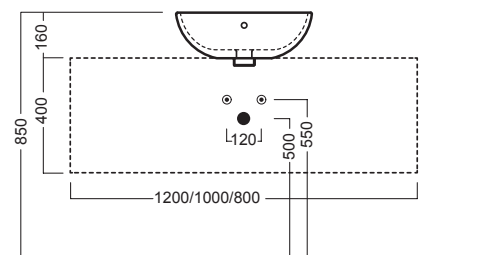

# HAPPY HOUR BASIN.

YXSJ01 Happy Hour 3.00 Round Basin

Dimensions — **W** 470mm **H** 160mm **D** 470mm

*Michel César*  
bathroom collection

## YXSJ01 Happy Hour 3.00 Round Basin

Dimensions — **W** 470mm **H** 160mm **D** 470mm

Apertura per installazione su piano  
Hole for surface installation

SLIDING wood system\_taglio 3 sx - cut 3 lh

SLIDING wood system\_taglio 3 dx - cut 3 rh

SLIDING wood system\_taglio 3 centrale - cut 3 central

SLIDING wood system\_taglio 4 doppio - cut 4 double

NB: Drawings indicate the technical measurements only and is not a reflection of how the unit will look.