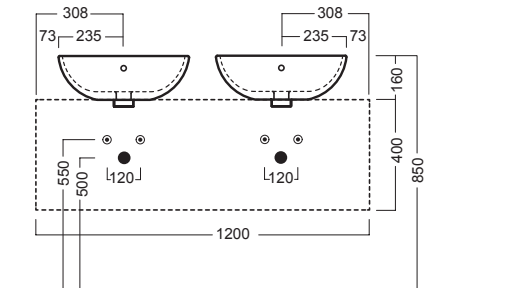

# HAPPY HOUR BASIN.

YXSJ01 Happy Hour 3.00 Round Basin

Dimensions — **W** 470mm **H** 160mm **D** 470mm

*Michel César*  
bathroom collection

## YXSJ01 Happy Hour 3.00 Round Basin

Dimensions — **W** 470mm **H** 160mm **D** 470mm

Apertura per installazione su piano  
Hole for surface installation

SLIDING wood system\_taglio 3 sx - cut 3 lh

SLIDING wood system\_taglio 3 dx - cut 3 rh

SLIDING wood system\_taglio 3 centrale - cut 3 central

SLIDING wood system\_taglio 4 doppio - cut 4 double

NB: Drawings indicate the technical measurements only and is not a reflection of how the unit will look.