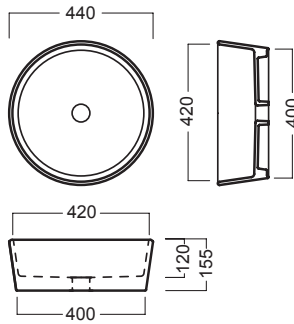

HAPPY HOUR BASIN.

YXSK01 Happy Hour 7.00 Round Basin

Dimensions — **W** 440mm **H** 165mm **D** 440mm

Michel César

bathroom collection

HAPPY HOUR BASIN.

Michel César
bathroom collection

YXSK01 Happy Hour 7.00 Round Basin

Dimensions — **W** 440mm **H** 165mm **D** 440mm

Apertura per installazione su piano
Hole for surface installation

SLIDING wood system_taglio 2 sx - cut 2 lh

SLIDING wood system_taglio 2 dx - cut 2 rh

SLIDING wood system_taglio 2 centrale - cut 2 central

SLIDING wood system_taglio 4 doppio - cut 4 double

NB: Drawings indicate the technical measurements only and is not a reflection of how the unit will look.