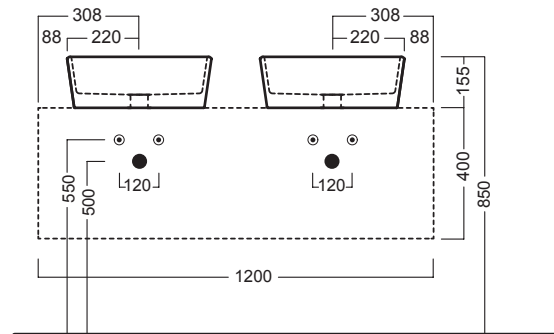

HAPPY HOUR BASIN.

YXSK01 Happy Hour 7.00 Round Basin

Dimensions — **W** 440mm **H** 165mm **D** 440mm

Michel César

bathroom collection

HAPPY HOUR BASIN.

Michel César
bathroom collection

YXSK01 Happy Hour 7.00 Round Basin

Dimensions — **W** 440mm **H** 165mm **D** 440mm

Apertura per installazione su piano
Hole for surface installation

SLIDING wood system_taglio 2 sx - cut 2 lh

SLIDING wood system_taglio 2 dx - cut 2 rh

SLIDING wood system_taglio 2 centrale - cut 2 central

SLIDING wood system_taglio 4 doppio - cut 4 double

NB: Drawings indicate the technical measurements only and is not a reflection of how the unit will look.