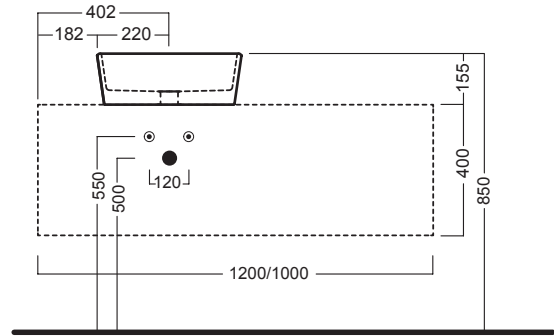

HAPPY HOUR BASIN.

YXSK01 Happy Hour 7.00 Round Basin

Dimensions — **W** 440mm **H** 165mm **D** 440mm

Michel César

bathroom collection

HAPPY HOUR BASIN.

Michel César
bathroom collection

YXSK01 Happy Hour 7.00 Round Basin

Dimensions — **W** 440mm **H** 165mm **D** 440mm

Apertura per installazione su piano
Hole for surface installation

SLIDING wood system_taglio 2 sx - cut 2 lh

SLIDING wood system_taglio 2 dx - cut 2 rh

SLIDING wood system_taglio 2 centrale - cut 2 central

SLIDING wood system_taglio 4 doppio - cut 4 double

NB: Drawings indicate the technical measurements only and is not a reflection of how the unit will look.