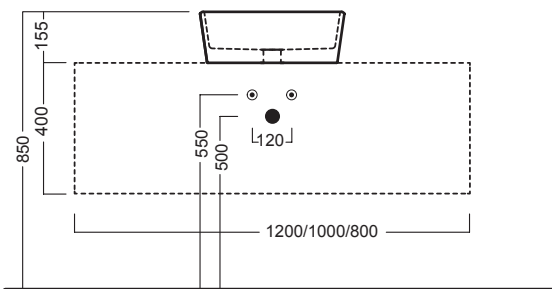

HAPPY HOUR BASIN.

YXSK01 Happy Hour 7.00 Round Basin

Dimensions — **W** 440mm **H** 165mm **D** 440mm

Michel César

bathroom collection

HAPPY HOUR BASIN.

Michel César
bathroom collection

YXSK01 Happy Hour 7.00 Round Basin

Dimensions — **W** 440mm **H** 165mm **D** 440mm

Apertura per installazione su piano
Hole for surface installation

SLIDING wood system_taglio 2 sx - cut 2 lh

SLIDING wood system_taglio 2 dx - cut 2 rh

SLIDING wood system_taglio 2 centrale - cut 2 central

SLIDING wood system_taglio 4 doppio - cut 4 double

NB: Drawings indicate the technical measurements only and is not a reflection of how the unit will look.