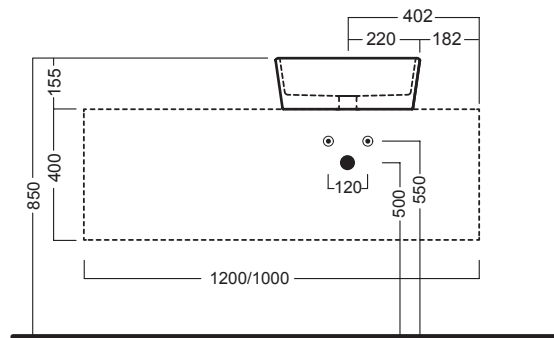

HAPPY HOUR BASIN.

YXSK01 Happy Hour 7.00 Round Basin

Dimensions — **W** 440mm **H** 165mm **D** 440mm

Michel César

bathroom collection

HAPPY HOUR BASIN.

Michel César
bathroom collection

YXSK01 Happy Hour 7.00 Round Basin

Dimensions — **W** 440mm **H** 165mm **D** 440mm

Apertura per installazione su piano
Hole for surface installation

SLIDING wood system_taglio 2 sx - cut 2 lh

SLIDING wood system_taglio 2 dx - cut 2 rh

SLIDING wood system_taglio 2 centrale - cut 2 central

SLIDING wood system_taglio 4 doppio - cut 4 double

NB: Drawings indicate the technical measurements only and is not a reflection of how the unit will look.