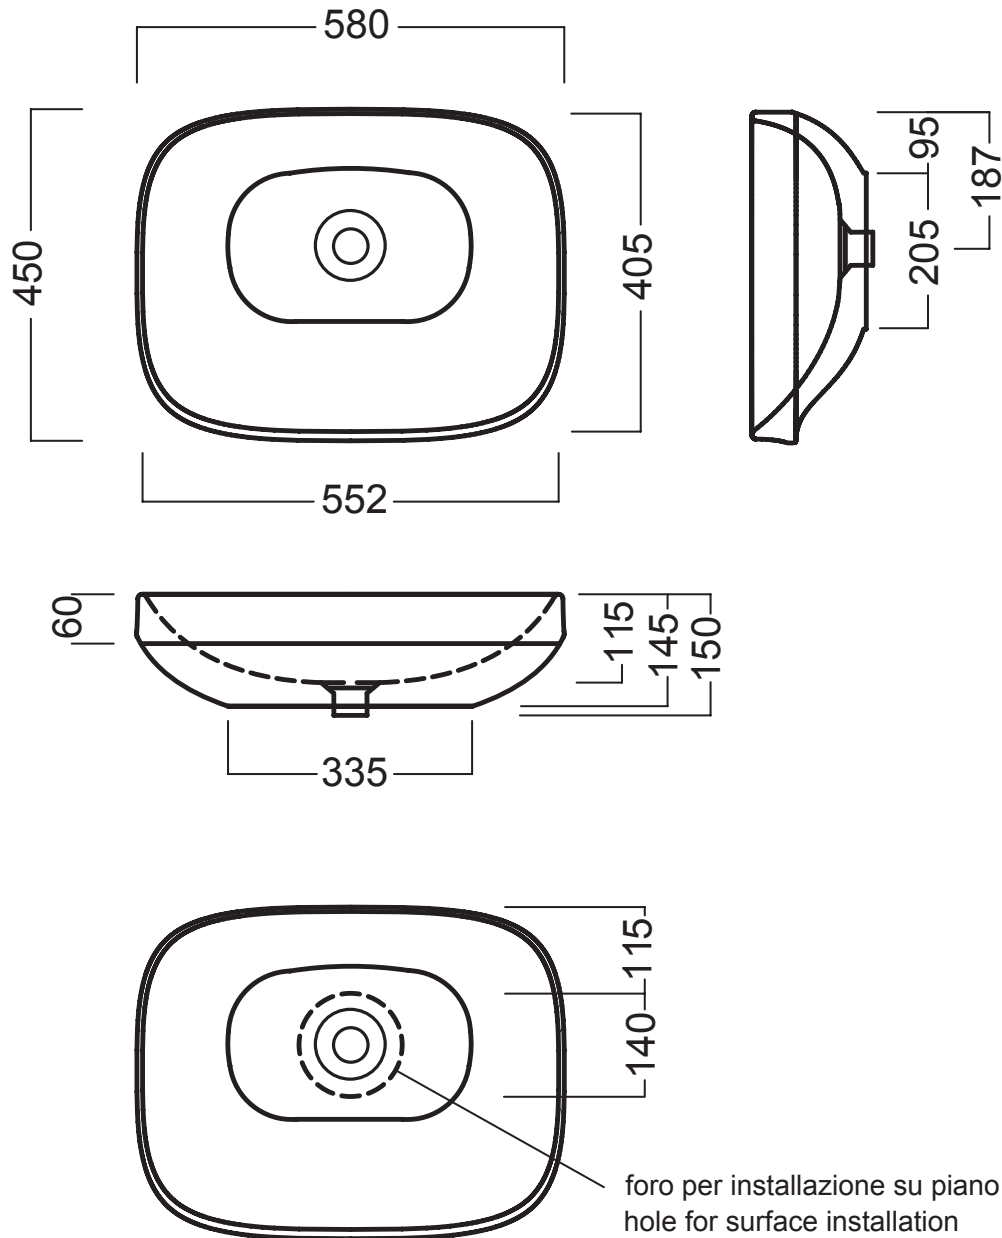

ABITO.

YXZB4 Abito Nero Basin - Black

Dimensions — **W** 580mm **H** 150mm **D** 405mm

Michel César
bathroom collection

ABITO.

Michel César
bathroom collection

YOM601 Happy Hour 2.00 Round Basin

Dimensions — **W** 580mm **H** 150mm **D** 405mm

NB: Drawings indicate the technical measurements only and is not a reflection of how the unit will look.