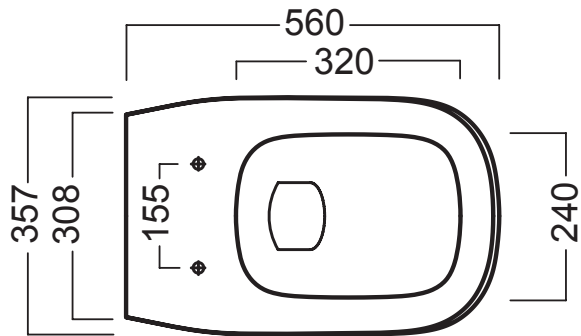

## AWHWC Abito Wall Hung Toilet - White Cross

Dimensions — **W** 357mm **H** 300mm **D** 560mm

---

*Michel César*  
bathroom collection

## YXX601 Abito Wall Hung Toilet - White Cross

Dimensions — **W** 357mm **H** 300mm **D** 560mm

NB: Drawings indicate the technical measurements only and is not a reflection of how the unit will look.