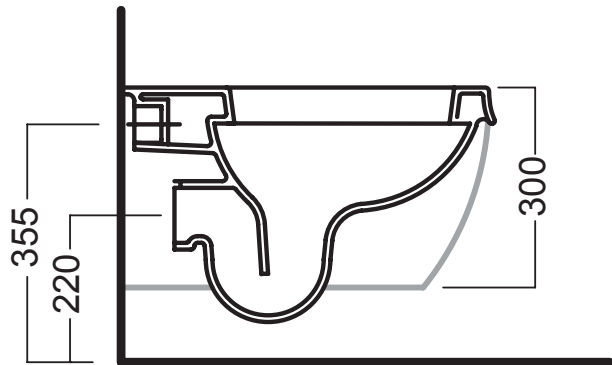

## AWHWC Abito Wall Hung Toilet - White Cross

Dimensions — **W** 357mm **H** 300mm **D** 560mm

---

*Michel César*  
bathroom collection

## YXX601 Abito Wall Hung Toilet - White Cross

Dimensions — **W** 357mm **H** 300mm **D** 560mm

NB: Drawings indicate the technical measurements only and is not a reflection of how the unit will look.