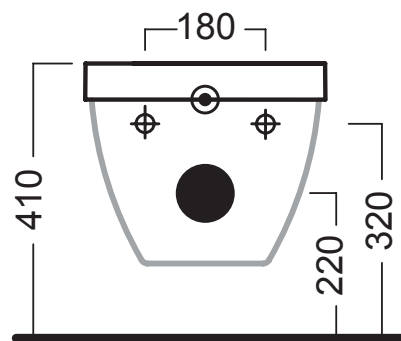

## AWHWC Abito Wall Hung Toilet - White Cross

Dimensions — **W** 357mm **H** 300mm **D** 560mm

---

*Michel César*  
bathroom collection

## YXX601 Abito Wall Hung Toilet - White Cross

Dimensions — **W** 357mm **H** 300mm **D** 560mm

NB: Drawings indicate the technical measurements only and is not a reflection of how the unit will look.