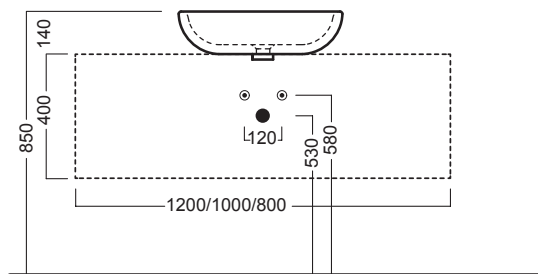

HAPPY HOUR BASIN.

YOQQ01 Happy Hour 17.00 Rectangle Basin

Dimensions — **W** 550mm **H** 160mm **D** 405mm

Michel César
bathroom collection

HAPPY HOUR BASIN.

Michel César
bathroom collection

YOQQ01 Happy Hour 17.00 Rectangle Basin

Dimensions — **W** 550mm **H** 160mm **D** 405mm

Apertura per installazione su piano
Hole for surface installation

SLIDING wood system_taglio 2 sx - cut 2 lh

SLIDING wood system_taglio 2 centrale - cut 2 central

SLIDING wood system_taglio 2 dx - cut 2 rh