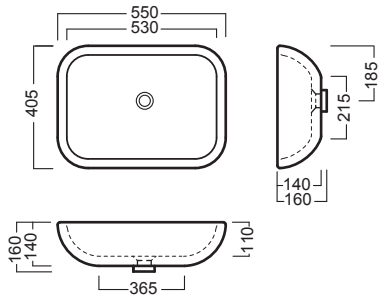

HAPPY HOUR BASIN.

YOQQ01 Happy Hour 17.00 Rectangle Basin

Dimensions — **W** 550mm **H** 160mm **D** 405mm

Michel César
bathroom collection

HAPPY HOUR BASIN.

Michel César
bathroom collection

YOQQ01 Happy Hour 17.00 Rectangle Basin

Dimensions — **W** 550mm **H** 160mm **D** 405mm

Apertura per installazione su piano
Hole for surface installation

SLIDING wood system_taglio 2 sx - cut 2 lh

SLIDING wood system_taglio 2 centrale - cut 2 central

SLIDING wood system_taglio 2 dx - cut 2 rh