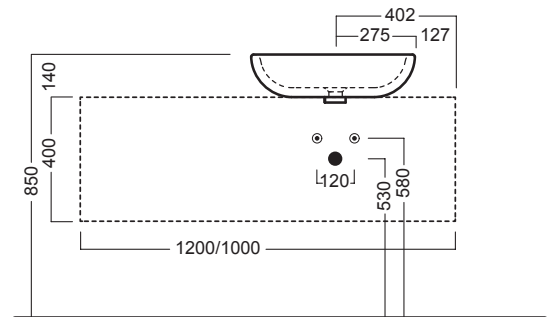

HAPPY HOUR BASIN.

YOQQ01 Happy Hour 17.00 Rectangle Basin

Dimensions — **W** 550mm **H** 160mm **D** 405mm

Michel César
bathroom collection

HAPPY HOUR BASIN.

Michel César
bathroom collection

YOQQ01 Happy Hour 17.00 Rectangle Basin

Dimensions — **W** 550mm **H** 160mm **D** 405mm

Apertura per installazione su piano
Hole for surface installation

SLIDING wood system_taglio 2 sx - cut 2 lh

SLIDING wood system_taglio 2 centrale - cut 2 central

SLIDING wood system_taglio 2 dx - cut 2 rh