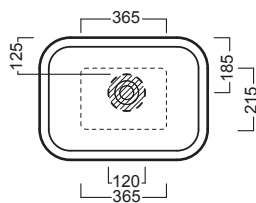

HAPPY HOUR BASIN.

YOQQ01 Happy Hour 17.00 Rectangle Basin

Dimensions — **W** 550mm **H** 160mm **D** 405mm

Michel César
bathroom collection

HAPPY HOUR BASIN.

Michel César
bathroom collection

YOQQ01 Happy Hour 17.00 Rectangle Basin

Dimensions — **W** 550mm **H** 160mm **D** 405mm

Apertura per installazione su piano
Hole for surface installation

SLIDING wood system_taglio 2 sx - cut 2 lh

SLIDING wood system_taglio 2 centrale - cut 2 central

SLIDING wood system_taglio 2 dx - cut 2 rh