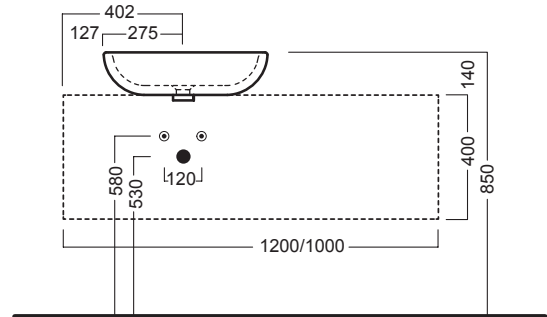

HAPPY HOUR BASIN.

YOQQ01 Happy Hour 17.00 Rectangle Basin

Dimensions — **W** 550mm **H** 160mm **D** 405mm

Michel César
bathroom collection

HAPPY HOUR BASIN.

Michel César
bathroom collection

YOQQ01 Happy Hour 17.00 Rectangle Basin

Dimensions — **W** 550mm **H** 160mm **D** 405mm

Apertura per installazione su piano
Hole for surface installation

SLIDING wood system_taglio 2 sx - cut 2 lh

SLIDING wood system_taglio 2 centrale - cut 2 central

SLIDING wood system_taglio 2 dx - cut 2 rh