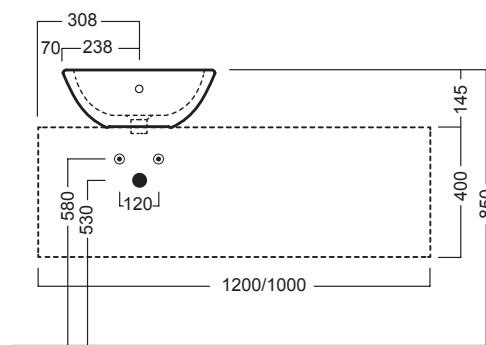

HAPPY HOUR BASIN.

YOM601 Happy Hour 2.00 Round Basin

Dimensions — **W** 475mm **H** 145mm **D** 475mm

Michel César
bathroom collection

HAPPY HOUR BASIN.

Michel César
bathroom collection

YOM601 Happy Hour 2.00 Round Basin

Dimensions — **W** 475mm **H** 145mm **D** 475mm

Apertura per installazione su piano
Hole for surface installation

SLIDING wood system_taglio 3 sx - cut 3 lh

SLIDING wood system_taglio 3 dx - cut 3 rh

SLIDING wood system_taglio 3 centrale - cut 3 central

SLIDING wood system_taglio 4 doppio - cut 4 double

NB: Drawings indicate the technical measurements only and is not a reflection of how the unit will look.