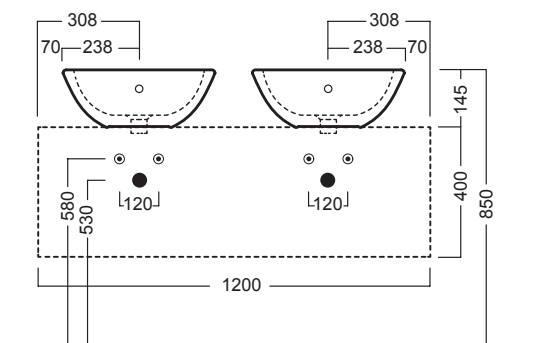

HAPPY HOUR BASIN.

YOM601 Happy Hour 2.00 Round Basin

Dimensions — **W** 475mm **H** 145mm **D** 475mm

Michel César
bathroom collection

HAPPY HOUR BASIN.

Michel César
bathroom collection

YOM601 Happy Hour 2.00 Round Basin

Dimensions — **W** 475mm **H** 145mm **D** 475mm

Apertura per installazione su piano
Hole for surface installation

SLIDING wood system_taglio 3 sx - cut 3 lh

SLIDING wood system_taglio 3 dx - cut 3 rh

SLIDING wood system_taglio 3 centrale - cut 3 central

SLIDING wood system_taglio 4 doppio - cut 4 double

NB: Drawings indicate the technical measurements only and is not a reflection of how the unit will look.