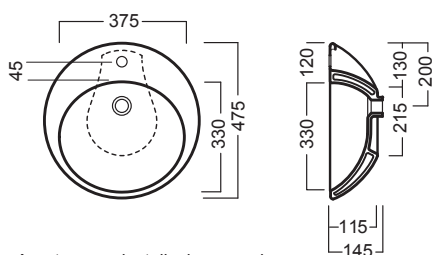

HAPPY HOUR BASIN.

YOM601 Happy Hour 2.00 Round Basin

Dimensions — **W** 475mm **H** 145mm **D** 475mm

Michel César
bathroom collection

HAPPY HOUR BASIN.

Michel César
bathroom collection

YOM601 Happy Hour 2.00 Round Basin

Dimensions — **W** 475mm **H** 145mm **D** 475mm

Apertura per installazione su piano
Hole for surface installation

SLIDING wood system_taglio 3 sx - cut 3 lh

SLIDING wood system_taglio 3 dx - cut 3 rh

SLIDING wood system_taglio 3 centrale - cut 3 central

SLIDING wood system_taglio 4 doppio - cut 4 double

NB: Drawings indicate the technical measurements only and is not a reflection of how the unit will look.