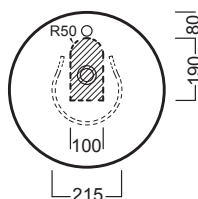

HAPPY HOUR BASIN.

YOM601 Happy Hour 2.00 Round Basin

Dimensions — **W** 475mm **H** 145mm **D** 475mm

Michel César
bathroom collection

HAPPY HOUR BASIN.

Michel César
bathroom collection

YOM601 Happy Hour 2.00 Round Basin

Dimensions — **W** 475mm **H** 145mm **D** 475mm

Apertura per installazione su piano
Hole for surface installation

SLIDING wood system_taglio 3 sx - cut 3 lh

SLIDING wood system_taglio 3 dx - cut 3 rh

SLIDING wood system_taglio 3 centrale - cut 3 central

SLIDING wood system_taglio 4 doppio - cut 4 double

NB: Drawings indicate the technical measurements only and is not a reflection of how the unit will look.