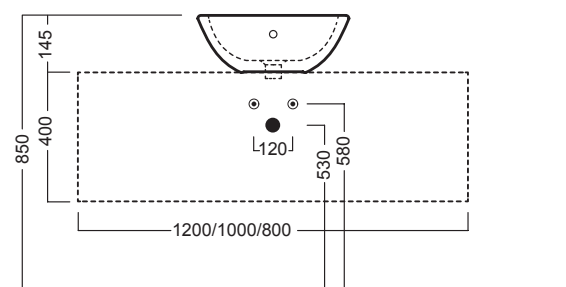

HAPPY HOUR BASIN.

YOM601 Happy Hour 2.00 Round Basin

Dimensions — **W** 475mm **H** 145mm **D** 475mm

Michel César
bathroom collection

HAPPY HOUR BASIN.

Michel César
bathroom collection

YOM601 Happy Hour 2.00 Round Basin

Dimensions — **W** 475mm **H** 145mm **D** 475mm

Apertura per installazione su piano
Hole for surface installation

SLIDING wood system_taglio 3 sx - cut 3 lh

SLIDING wood system_taglio 3 dx - cut 3 rh

SLIDING wood system_taglio 3 centrale - cut 3 central

SLIDING wood system_taglio 4 doppio - cut 4 double

NB: Drawings indicate the technical measurements only and is not a reflection of how the unit will look.