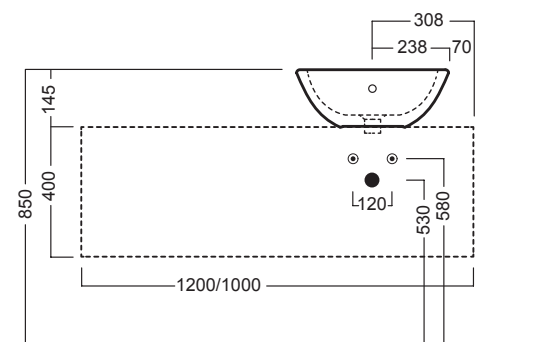

HAPPY HOUR BASIN.

YOM601 Happy Hour 2.00 Round Basin

Dimensions — **W** 475mm **H** 145mm **D** 475mm

Michel César
bathroom collection

HAPPY HOUR BASIN.

Michel César
bathroom collection

YOM601 Happy Hour 2.00 Round Basin

Dimensions — **W** 475mm **H** 145mm **D** 475mm

Apertura per installazione su piano
Hole for surface installation

SLIDING wood system_taglio 3 sx - cut 3 lh

SLIDING wood system_taglio 3 dx - cut 3 rh

SLIDING wood system_taglio 3 centrale - cut 3 central

SLIDING wood system_taglio 4 doppio - cut 4 double

NB: Drawings indicate the technical measurements only and is not a reflection of how the unit will look.