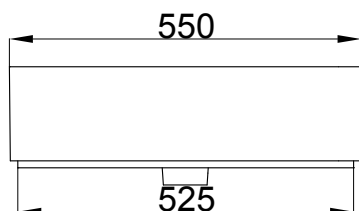

4A1 1160

# RECTANGULAR BASIN

vcboc  
FOR BATHROOMS

4A1 1160  
RECTANGULAR BASIN

- Dimensions - W 550mm H 155mm D380mm
- A popular shape and easy to clean.