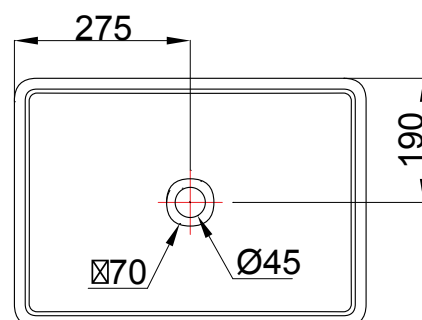

4A1 1160

# RECTANGULAR BASIN

vcboc  
FOR BATHROOMS

4A1 1160  
RECTANGULAR BASIN

- Dimensions - W 550mm H 155mm D380mm
- A popular shape and easy to clean.