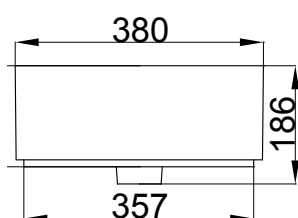

4A1 1160

# RECTANGULAR BASIN

vcboc  
FOR BATHROOMS

4A1 1160  
RECTANGULAR BASIN

- Dimensions - W 550mm H 155mm D380mm
- A popular shape and easy to clean.