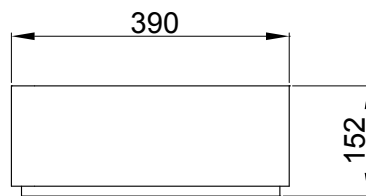

4A1 1161

# SQUARE BASIN

vcboc  
FOR BATHROOMS

4A1 1161  
SQUARE BASIN

- Dimensions - W 390mm H 152mm D 390mm
- A popular shape and easy to clean.