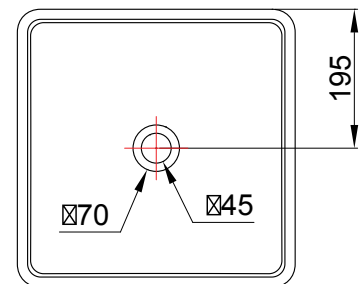

4A1 1161

# SQUARE BASIN

vcboc  
FOR BATHROOMS

4A1 1161  
SQUARE BASIN

- Dimensions - W 390mm H 152mm D 390mm
- A popular shape and easy to clean.