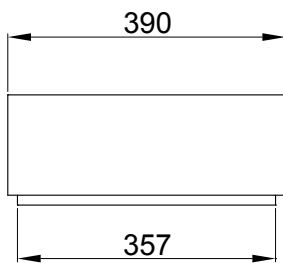

4A1 1161

# SQUARE BASIN

vcboc  
FOR BATHROOMS

4A1 1161  
SQUARE BASIN

- Dimensions - W 390mm H 152mm D 390mm
- A popular shape and easy to clean.