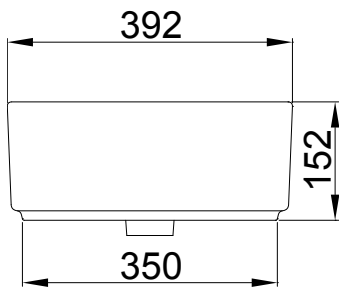

# ROUND

CERAMIC BASIN

vcbo  
FOR BATHROOMS

4A1.1158  
ROUND, CERAMIC BASIN

- Dimensions - W 392mm H 152mm D 392mm