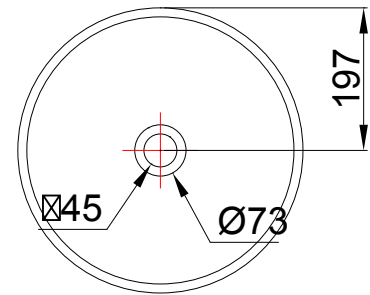

# ROUND

CERAMIC BASIN

vcbo  
FOR BATHROOMS

4A1.1158  
ROUND, CERAMIC BASIN

- Dimensions - W 392mm H 152mm D 392mm