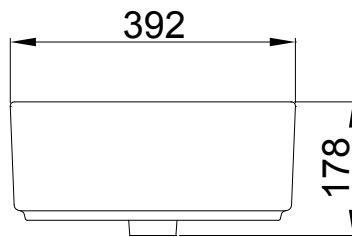

# ROUND

CERAMIC BASIN

vcbo  
FOR BATHROOMS

4A1.1158  
ROUND, CERAMIC BASIN

- Dimensions - W 392mm H 152mm D 392mm