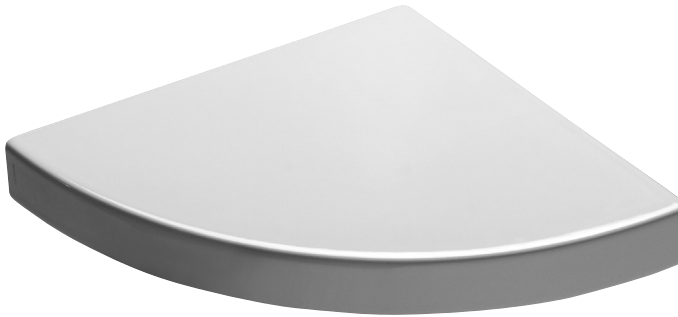

GRANDANGOLO BASINS.

Michel César

bathroom collection

YOXW01 Ceramic Shelf (Indent Only)

Dimensions — **W** 500mm **H** 135mm **D** 500mm

NB: Drawings indicate the technical measurements only and is not a reflection of how the unit will look.