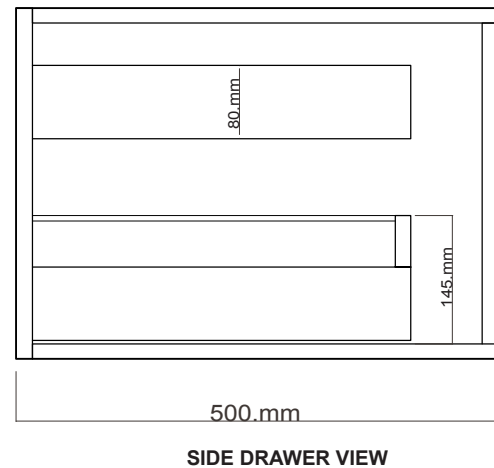

GRANDANGOLO BOX

Code: GB50

Description: Box 500 1 Drawer
Plus 1 Concealed
Drawer, White
Cabinet.