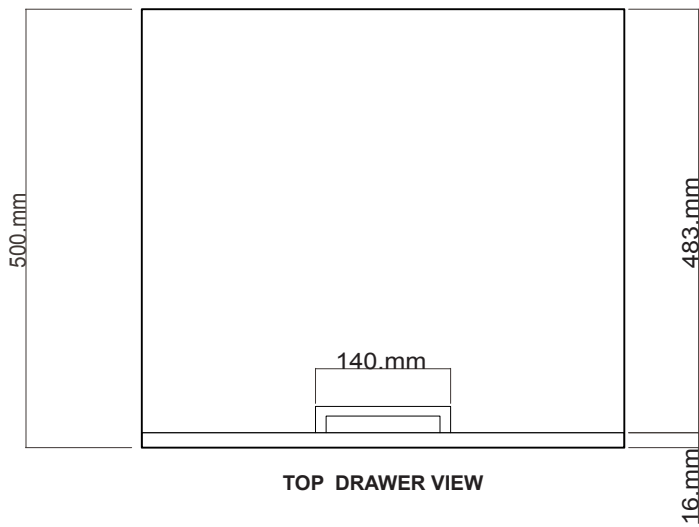

GRANDANGOLO BOX

Code: GB50

Description: Box 500 1 Drawer
Plus 1 Concealed
Drawer, White
Cabinet.