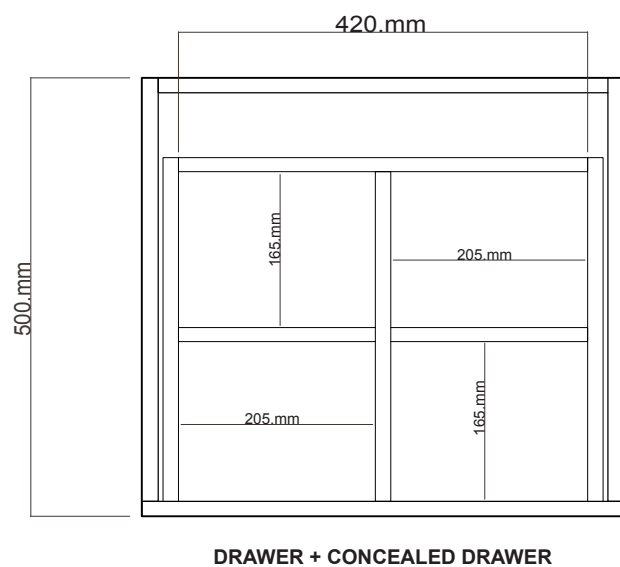

GRANDANGOLO BOX

Code: GB50

Description: Box 500 1 Drawer
Plus 1 Concealed
Drawer, White
Cabinet.