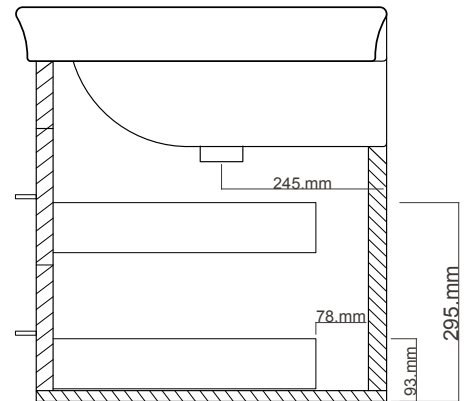

White Paint Finish

BACK WASHBASIN VIEW

TOP WASHBASIN VIEW

FRONT VIEW

SIDE WASHBASIN VIEW

DRAWER

905 mm

DOLCE VITA

Code: DV100WH

Description: Dolce Vita Wall
Hung 1000 Radius
Corner, 2 Drawer.
White.