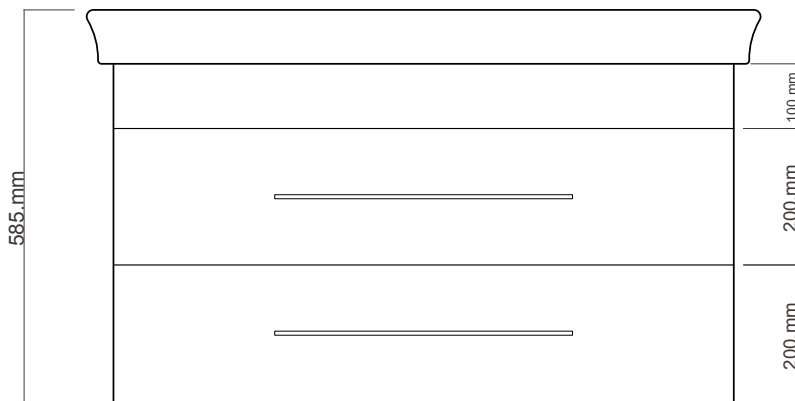

FRONT VIEW

905 mm

DOLCE VITA

Code: DV100WH

Description: Dolce Vita Wall
Hung 1000 Radius
Corner, 2 Drawer.
White.