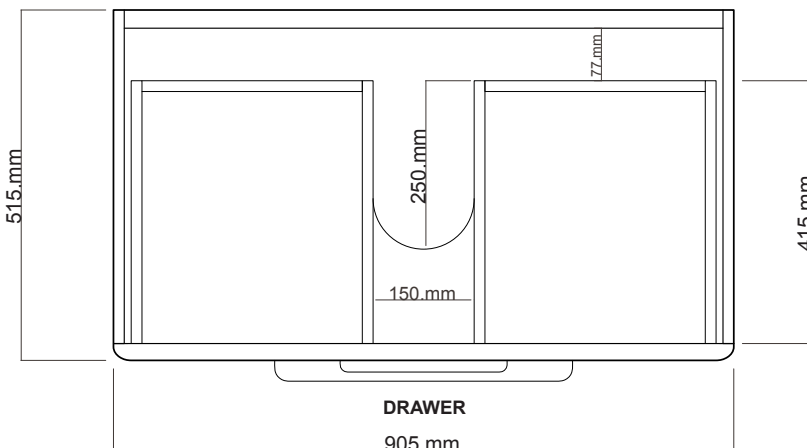

DV100WH & DV100WHT **DOLCE VITA.**

Michel César
bathroom collection

1000 radius corner basin, wall hung, 2 drawer

+ Dimensions — **W** 1000mm **H** 585mm **D** 550mm

+ Paint — The paint used on our products is polyurethane or UV based. It is five times harder and more durable than lacquer finishes. Hundreds of colour matches available.

White Paint Finish

BACK WASHBASIN VIEW

TOP WASHBASIN VIEW

FRONT VIEW

SIDE WASHBASIN VIEW

DRAWER

905 mm

DOLCE VITA

Code: DV100WH

Description: Dolce Vita Wall
Hung 1000 Radius
Corner, 2 Drawer.
White.