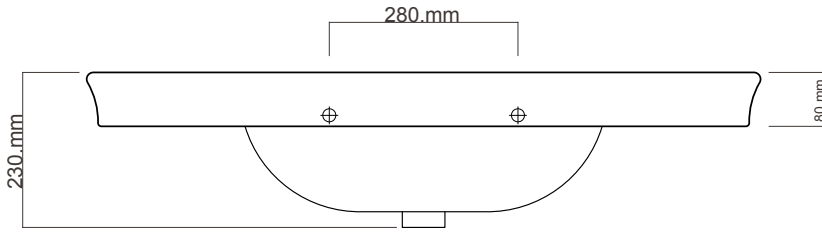

DV100WH & DV100WHT **DOLCE VITA.**

Michel César
bathroom collection

1000 radius corner basin, wall hung, 2 drawer

+ Dimensions — **W** 1000mm **H** 585mm **D** 550mm

+ Paint — The paint used on our products is polyurethane or UV based. It is five times harder and more durable than lacquer finishes. Hundreds of colour matches available.

White Paint Finish

BACK WASHBASIN VIEW

TOP WASHBASIN VIEW

FRONT VIEW

SIDE WASHBASIN VIEW

DRAWER

905 mm

DOLCE VITA