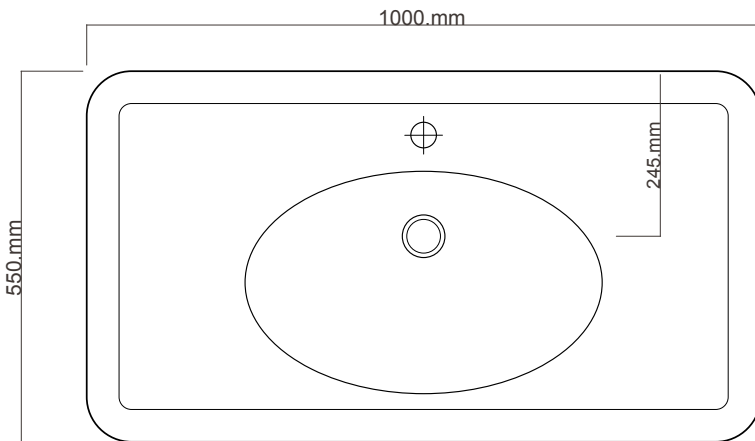

DV100WH & DV100WHT **DOLCE VITA.**

Michel César
bathroom collection

1000 radius corner basin, wall hung, 2 drawer

+ Dimensions — **W** 1000mm **H** 585mm **D** 550mm

+ Paint — The paint used on our products is polyurethane or UV based. It is five times harder and more durable than lacquer finishes. Hundreds of colour matches available.

White Paint Finish

BACK WASHBASIN VIEW

TOP WASHBASIN VIEW

FRONT VIEW

SIDE WASHBASIN VIEW

DRAWER

905 mm

DOLCE VITA