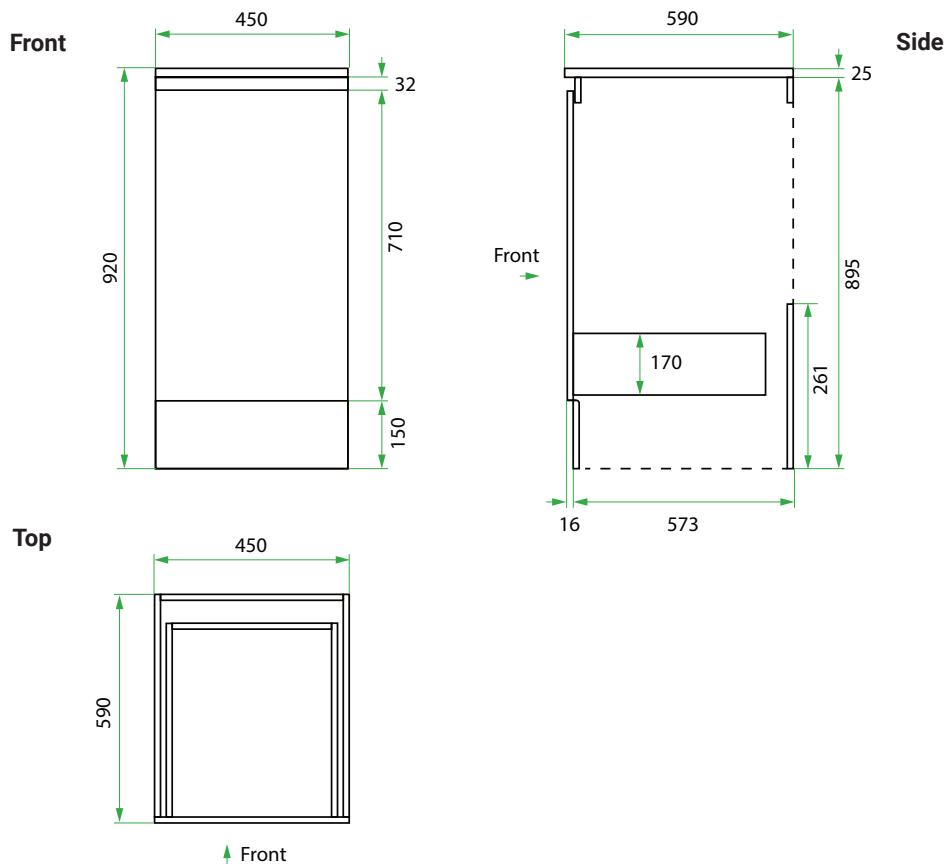

450 CABINET /

LAUNDRY

DESCRIPTION

450 Laundry Cabinet, 1 Drawer

PRODUCT CODE

VLUA45D / VLUA45DM / VLUA45DT / VLUA45DCC

Dimensions	W 450 x H 920 x D 590 (mm)
Finishes	White Gloss or Custom Colour Paint*, Melamine or Timber Veneer*.
Kordura	Standard (White) or Colour* (Carrara Marble, Ariston, Ice Crystal, Peak Stone, Akashi Grey or Black Granite)
Handle	Recessed Rail Matching or Aluminium* (Black or Silver): White Gloss or Melamine Only or 45° Handle: Timber Veneer or Custom Colour Paint Only.
Origin	New Zealand made cabinetry
Notes	1 Drawers with soft-close. Choose one of our 7, matte Kordura top finishes (sold per 100mm). See website for all finish colours. Sinks sold separately.

TECHNICAL DRAWINGS

NOTES

*Additional Cost. Accessories not included. See our website for product prices. Drawing indicates the technical measurement only and is not a reflection of how the product will look. Sizes are nominal only. All drawings in millimeters. Drawings not to scale. June 2023.