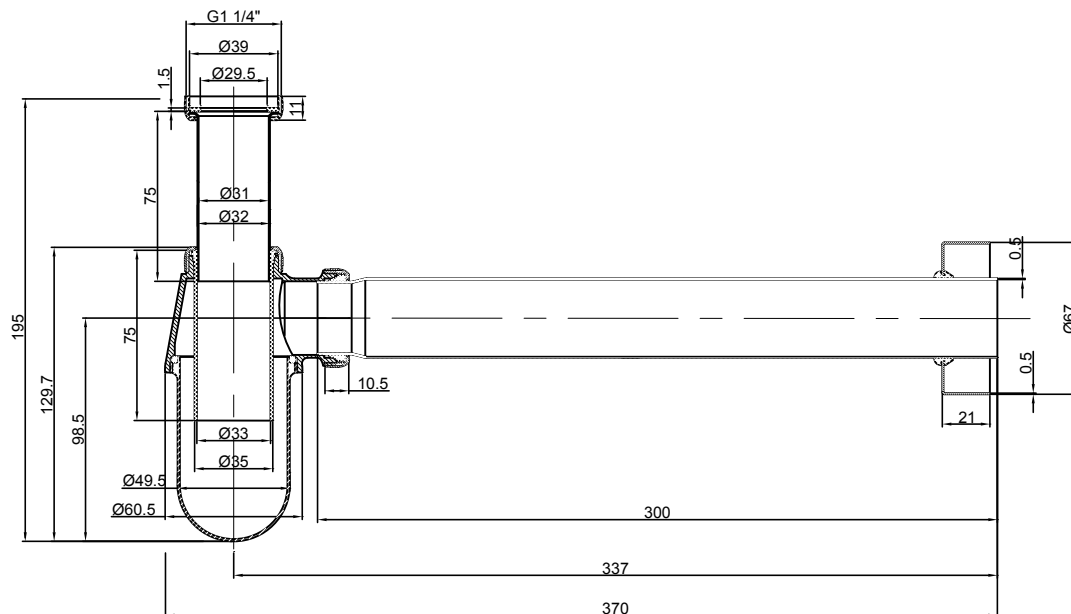

Accessories

vcbc

DESCRIPTION

Traditional Round Basin Bottle Trap

PRODUCT CODE

40551-32

FEATURES

- Dimensions - L 370 x H 195 mm
- 1 1/4" bottle trap
- Finishes: Chrome plated
- Product Type: Traditional
- Material: Bodies are of all brass construction
- Weight: 0.6 kg

TECHNICAL DRAWINGS

NOTES

N.B: Excludes tapware & accessories. Drawing indicates the technical measurement only and is not a reflection of how the product will look. Sizes are nominal only. All drawings in millimeters. Drawings not to scale.