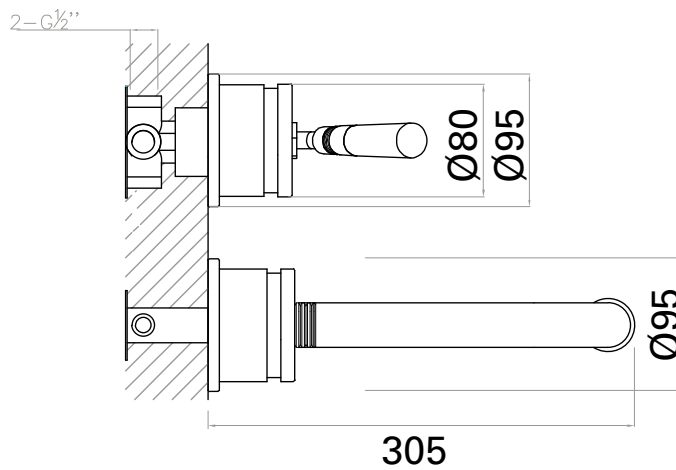

JEE-O TAPWARE

Michel César

DESCRIPTION

Jee-O Soho Basin Mixer + Spout, Black

PRODUCT CODE

400-7600

FEATURES

- Dimensions: H 200 x D 305 mm
- Coating: Hammercoat black matt (1.5) Electro powder spray
- Material: Stainless Steel r304
- Flow at water of 38°C /100,4°F: 10l p/m at 3bar pressure
- Flexhose: 150 cm length
- Cleaning: Vinegar and alcohol
- Connection: 4 x G ½" (ø15mm / 0.6")
- Thread: British Standard Pipe (BSP)
- Total weight: 4.4kg

P +64 9 309 9109
F +64 9 309 9343

86 Wigram Road
P.O. Box 8644
Christchurch 8025
New Zealand

P +64 3 343 0969
F +64 3 343 0967

BATH/
CO/

JEE-O TAPWARE

Michel César

DESCRIPTION

Jee-O Soho Basin Mixer + Spout, Black

PRODUCT CODE

400-7600

TECHNICAL DRAWINGS

Note:
UV radiation and extreme temperature
can affect the color and structure of the
JEE-O soho basin wall surface.

NOTES

Drawing indicates the technical measurement only and is not a reflection of how the unit will look. Sizes are nominal only. All drawings in millimeters. Drawings not to scale.