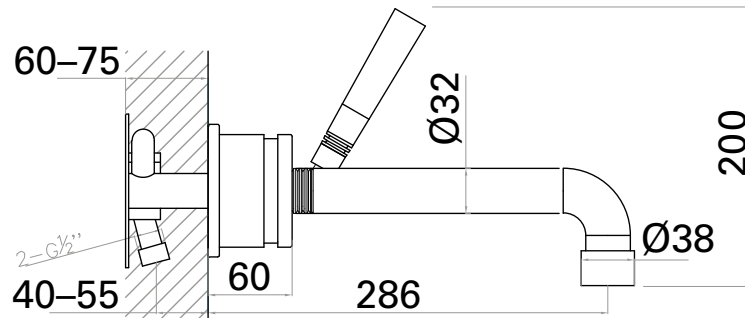

JEE-O TAPWARE

Michel César

DESCRIPTION

Jee-O Soho Basin Mixer + Spout, Black

PRODUCT CODE

400-7600

FEATURES

- Dimensions: H 200 x D 305 mm
- Coating: Hammercoat black matt (1.5) Electro powder spray
- Material: Stainless Steel r304
- Flow at water of 38°C /100,4°F: 10l p/m at 3bar pressure
- Flexhose: 150 cm length
- Cleaning: Vinegar and alcohol
- Connection: 4 x G ½" (ø15mm / 0.6")
- Thread: British Standard Pipe (BSP)
- Total weight: 4.4kg

P +64 9 309 9109
F +64 9 309 9343

86 Wigram Road
P.O. Box 8644
Christchurch 8025
New Zealand

P +64 3 343 0969
F +64 3 343 0967

BATH/
CO/

JEE-O TAPWARE

Michel César

DESCRIPTION

Jee-O Soho Basin Mixer + Spout, Black

PRODUCT CODE

400-7600

TECHNICAL DRAWINGS

Note:
UV radiation and extreme temperature
can affect the color and structure of the
JEE-O soho basin wall surface.

NOTES

Drawing indicates the technical measurement only and is not a reflection of how the unit will look. Sizes are nominal only. All drawings in millimeters. Drawings not to scale.