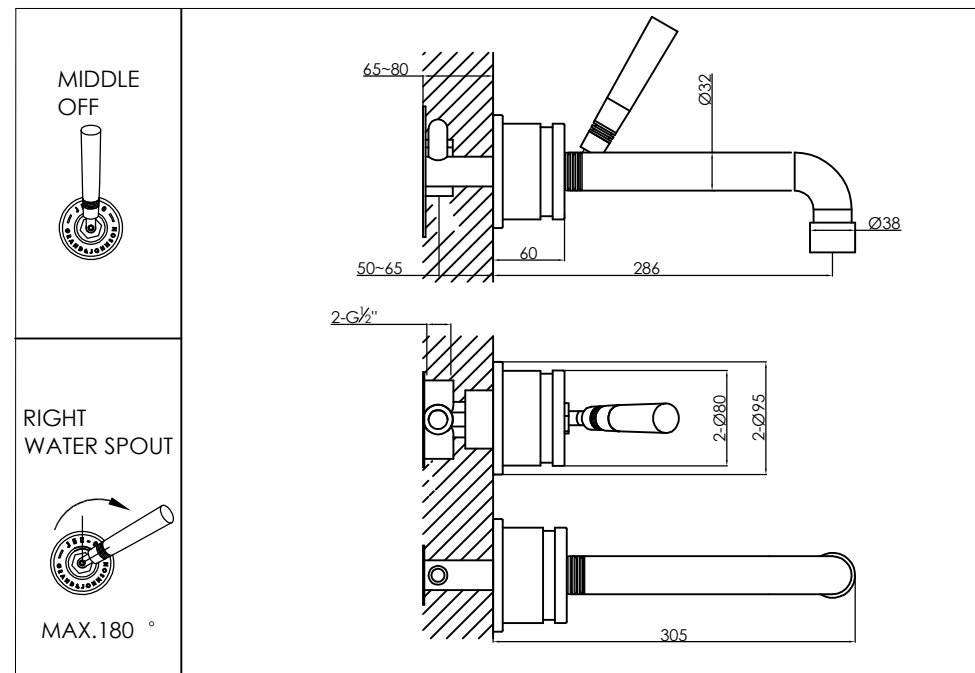

wall mounted basin mixer with progressive cartridge

wand wastafelkraan met progressieve cartridge

700-1502

installation

technical diagram

explosion diagram