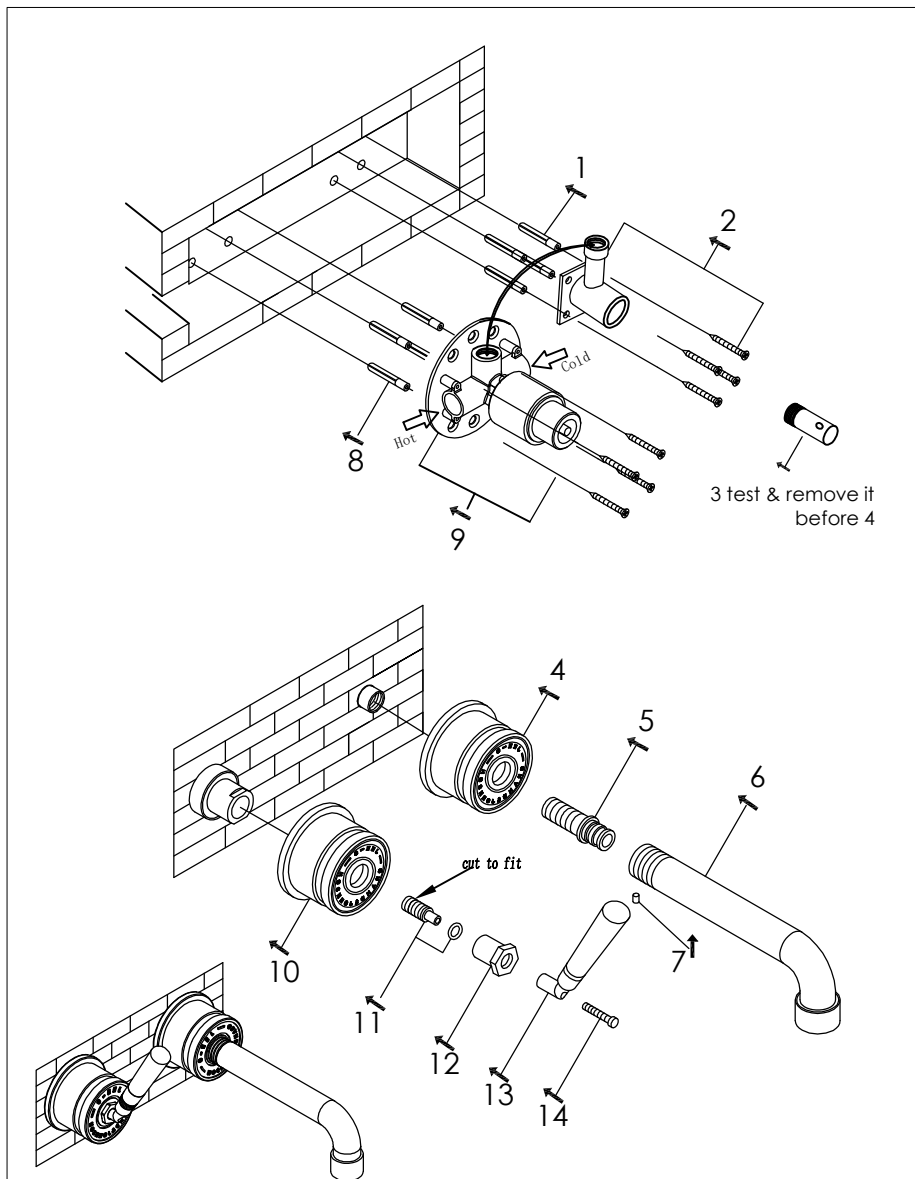

wall mounted basin mixer with progressive cartridge

wand wastafelkraan met progressieve cartridge

700-1502

installation

technical diagram

explosion diagram