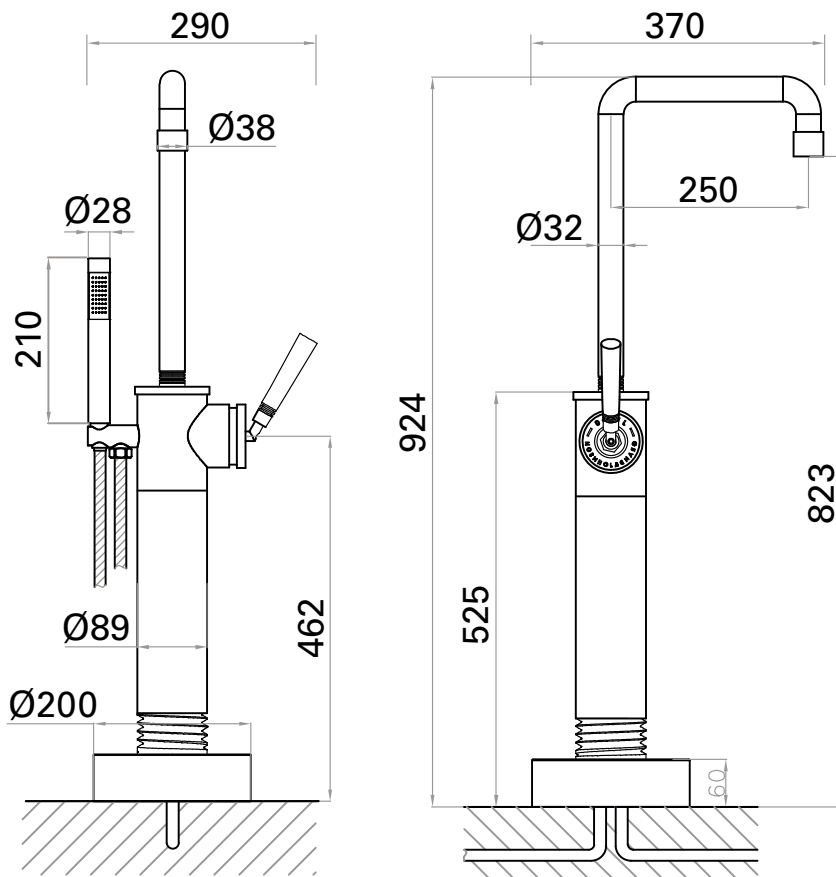

JEE-O TAPWARE

Michel César

DESCRIPTION

Jee-O Soho Bath Stand, Black

PRODUCT CODE

400-7500

FEATURES

- Dimensions: W 290 x H 924 x D 370 mm
- Coating: Hammercoat black matt (1.5) Electro powder spray
- Material: Stainless Steel r304
- Flow at water of 38°C /100,4°F: 11l /2,9gal p/m at 3bar pressure
- Flexhose: 150 cm length
- Cleaning: Vinegar and alcohol
- Connection: 2 x G ½" (ø15mm / 0.6"), nylon (out) / epdm (in) flexhose with brass swivel
- Thread: British Standard Pipe (BSP)
- Total weight: 11.2 kg
- Place on a water-tight floor

P +64 9 309 9109
F +64 9 309 9343

86 Wigram Road
P.O. Box 8644
Christchurch 8025
New Zealand

P +64 3 343 0969
F +64 3 343 0967

BATH/
CO/

JEE-O TAPWARE

Michel César

DESCRIPTION

Jee-O Soho Bath Stand, Black

PRODUCT CODE

400-7500

TECHNICAL DRAWINGS

Note:

UV radiation and extreme temperature can affect the color and structure of the JEE-O soho bath surface.

NOTES

Drawing indicates the technical measurement only and is not a reflection of how the unit will look. Sizes are nominal only. All drawings in millimeters. Drawings not to scale.