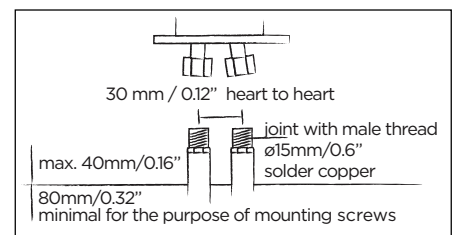

JEE-O TAPWARE

Michel César

DESCRIPTION

Jee-O Soho Bath Stand, Black

PRODUCT CODE

400-7500

FEATURES

- Dimensions: W 290 x H 924 x D 370 mm
- Coating: Hammercoat black matt (1.5) Electro powder spray
- Material: Stainless Steel r304
- Flow at water of 38°C /100,4°F: 11l /2,9gal p/m at 3bar pressure
- Flexhose: 150 cm length
- Cleaning: Vinegar and alcohol
- Connection: 2 x G ½" (ø15mm / 0.6"), nylon (out) / epdm (in) flexhose with brass swivel
- Thread: British Standard Pipe (BSP)
- Total weight: 11.2 kg
- Place on a water-tight floor

PRODUCT CODE

400-7500

TECHNICAL DRAWINGS

Note:

UV radiation and extreme temperature can affect the color and structure of the JEE-O soho bath surface.

NOTES

Drawing indicates the technical measurement only and is not a reflection of how the unit will look. Sizes are nominal only. All drawings in millimeters. Drawings not to scale.