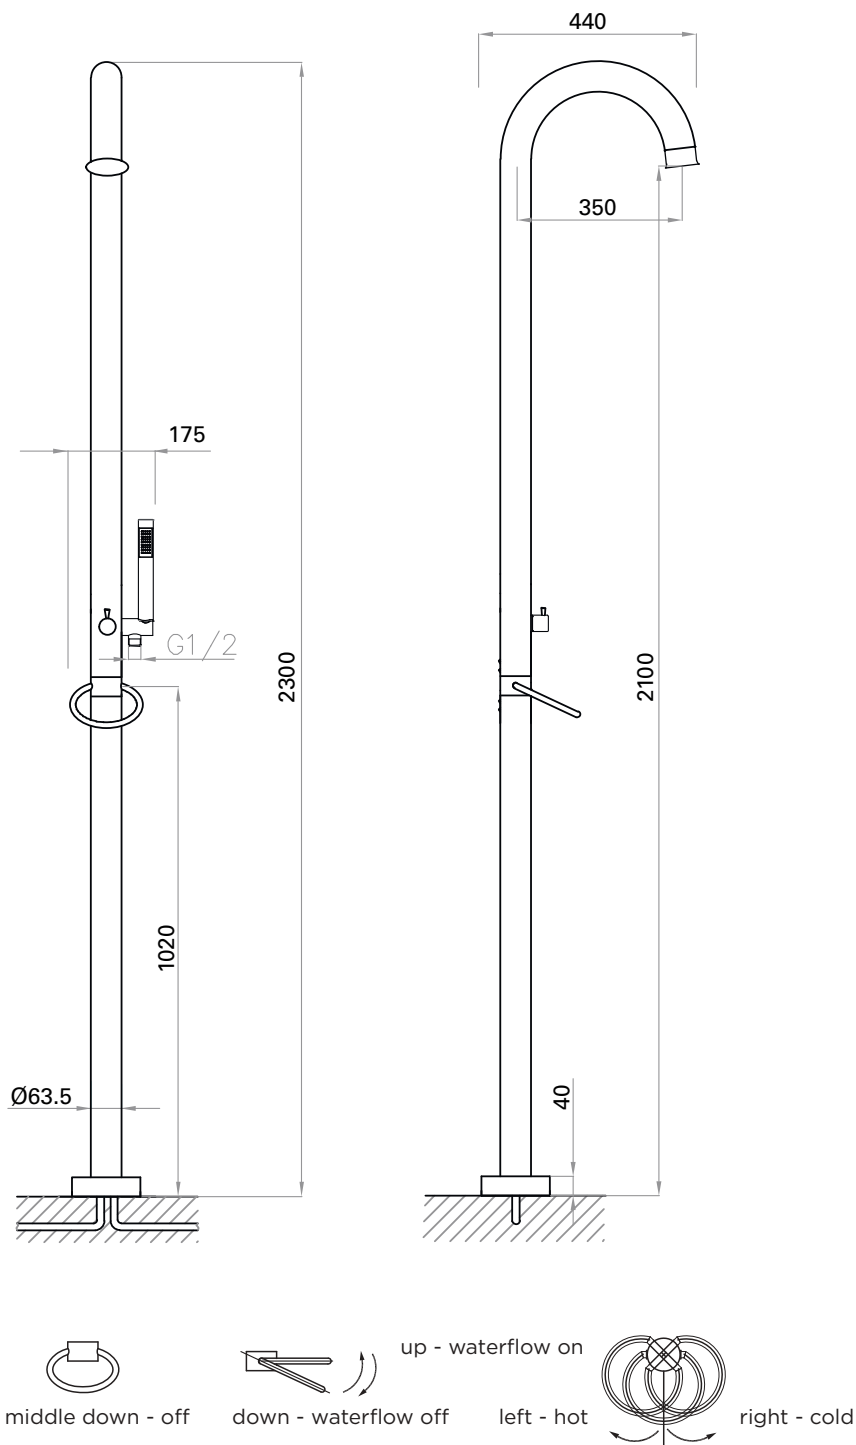

## FEATURES

- Dimensions: W 175 x H 2300 x D 440 mm
- Material: Stainless Steel r304
- Flow at water of 38°C /100,4°F: 12L p/m at 3bar pressure
- Flexhose: 150 cm length
- Connection: 2 x G ½" (ø15mm / 0.6"), nylon (out) / epdm (in) flexhose with brass swivel
- Thread: British Standard Pipe (BSP)
- Total weight: 13.2 kg
- Place on a water-tight floor

## NOTES

Please see following page for technical drawings.

## DESCRIPTION

Jee-O Original 02 Shower Stand, Polished

## NOTES

Drawing indicates the technical measurement only and is not a reflection of how the unit will look. Sizes are nominal only. All drawings in millimeters. Drawings not to scale.