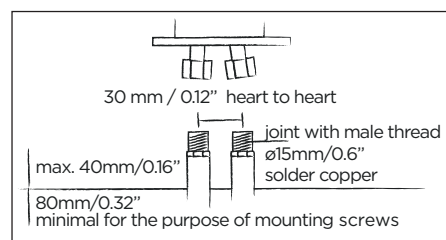

## FEATURES

- Dimensions: W 175 x H 2300 x D 440 mm
- Material: Stainless Steel r304
- Flow at water of 38°C /100,4°F: 12L p/m at 3bar pressure
- Flexhose: 150 cm length
- Connection: 2 x G ½" (ø15mm / 0.6"), nylon (out) / epdm (in) flexhose with brass swivel
- Thread: British Standard Pipe (BSP)
- Total weight: 13.2 kg
- Place on a water-tight floor

## NOTES

Drawing indicates the technical measurement only and is not a reflection of how the unit will look. Sizes are nominal only. All drawings in millimeters. Drawings not to scale.