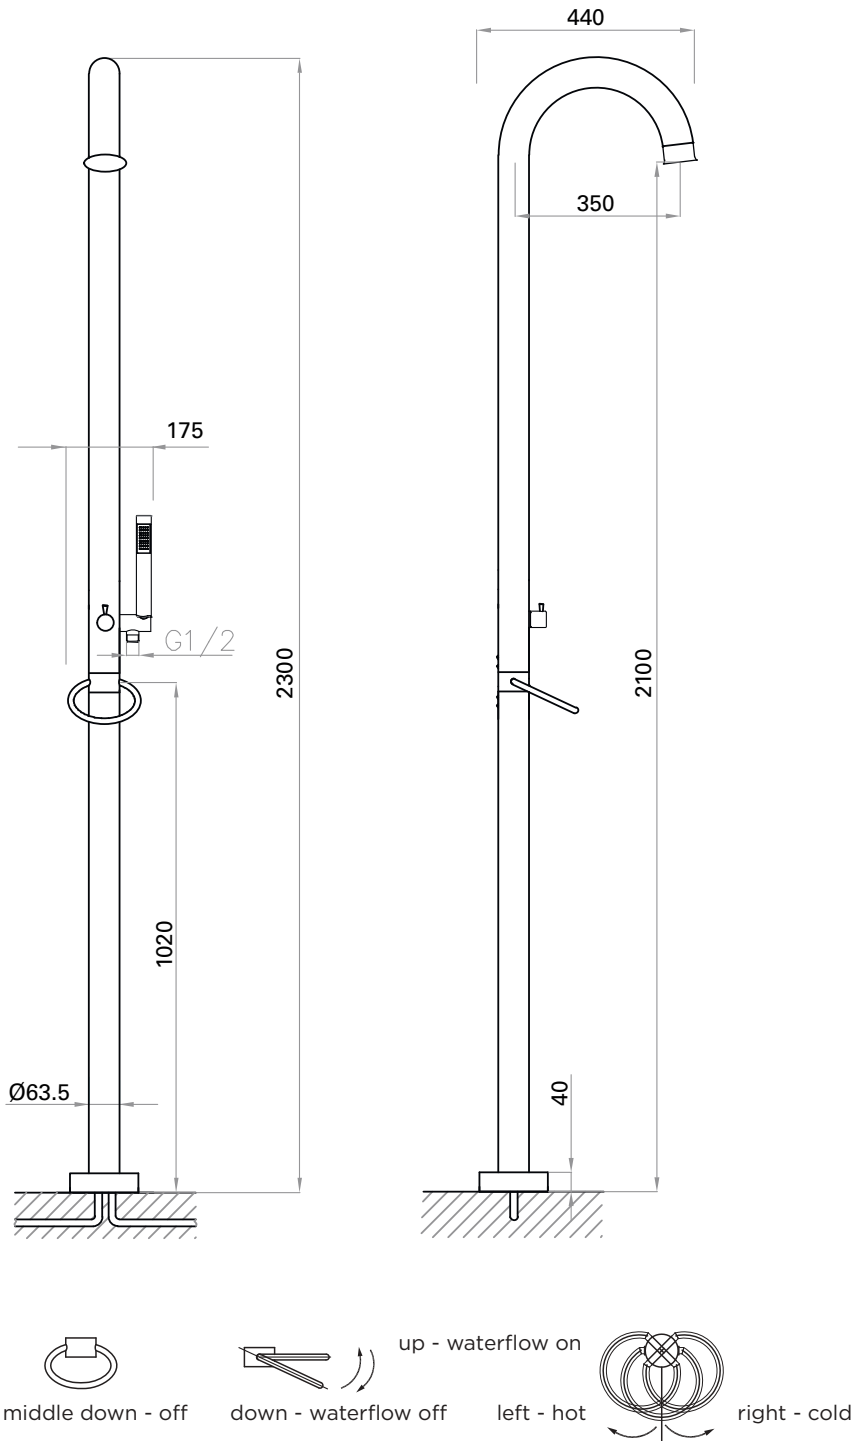

DESCRIPTION

Jee-O Original 02 Shower Stand, Brushed

PRODUCT CODE

400-6400

FEATURES

- Dimensions: W 175 x H 2300 x D 440 mm
- Material: Stainless Steel r304
- Flow at water of 38°C /100,4°F: 12L p/m at 3bar pressure
- Flexhose: 150 cm length
- Connection: 2 x G ½" (ø15mm / 0.6"), nylon (out) / epdm (in) flexhose with brass swivel
- Thread: British Standard Pipe (BSP)
- Total weight: 13.2 kg
- Place on a water-tight floor

NOTES

Please see following page for technical drawings.

JEE-O TAPWARE

Michel César

DESCRIPTION

Jee-O Original 02 Shower Stand, Brushed

PRODUCT CODE

400-6400

TECHNICAL DRAWINGS

NOTES

Drawing indicates the technical measurement only and is not a reflection of how the unit will look. Sizes are nominal only. All drawings in millimeters. Drawings not to scale.