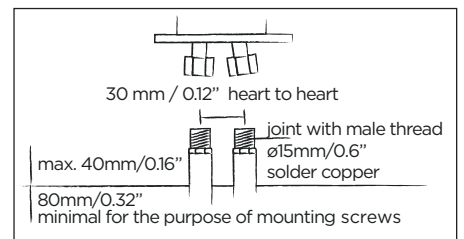

DESCRIPTION

Jee-O Original 02 Shower Stand, Brushed

PRODUCT CODE

400-6400

FEATURES

- Dimensions: W 175 x H 2300 x D 440 mm
- Material: Stainless Steel r304
- Flow at water of 38°C /100,4°F: 12L p/m at 3bar pressure
- Flexhose: 150 cm length
- Connection: 2 x G ½" (ø15mm / 0.6"), nylon (out) / epdm (in) flexhose with brass swivel
- Thread: British Standard Pipe (BSP)
- Total weight: 13.2 kg
- Place on a water-tight floor

NOTES

Please see following page for technical drawings.

JEE-O TAPWARE

Michel César

DESCRIPTION

Jee-O Original 02 Shower Stand, Brushed

PRODUCT CODE

400-6400

TECHNICAL DRAWINGS

NOTES

Drawing indicates the technical measurement only and is not a reflection of how the unit will look. Sizes are nominal only. All drawings in millimeters. Drawings not to scale.