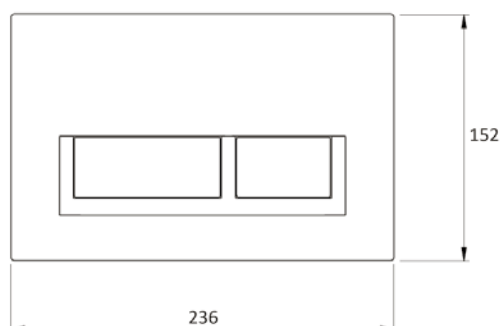

Flush Plates

vcboc

DESCRIPTION

Rectangle Flush Plates, White / Chrome High Gloss / Chrome Matt / Black

PRODUCT CODE

3D1.1009/3D1.1010

3D1.1011/K5131-23

FEATURES

- Dimensions - W236 x H152 x D8 mm
- Rectangle flush plates for in-wall cisterns
- Available in White (3D1.1009), Chrome High Gloss (3D1.1010), Chrome Matt (3D1.1011) or Black (K5131-23).

TECHNICAL DRAWINGS

NOTES

Drawing indicates the technical measurement only and is not a reflection of how the product will look. Sizes nominal only. Drawings in millimeters, not to scale. August 2019.