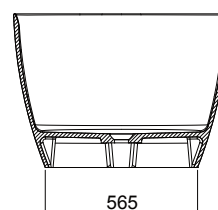

DESCRIPTION

Form Grande Freestanding Clearstone Bath

PRODUCT CODE

325.A.21128

FEATURES

- Dimensions - L1690 x H570 x W800 mm
- Weight - 84kg
- Displaced Capacity - 277 litres*
- Made of ClearStone - an advanced, new material bonded together with milled sedimentary stone and high performance aluminum and titanium filler base. The result creates a hard wearing, scratch resistant surface with exceptional performance engineered to last a lifetime.
- High gloss surface in a brilliant white colour.
- Delicate rims and softer profiles.
- No overflow. Template for overflow drilling is attached to the bath for easy installation on site.
- Included bath waste (CW2).

TECHNICAL DRAWINGS

Top

Front

Side Section

NOTES

*Volume of water contained in the bath if filled to the overflow less 70 litres to allow for an average person in the bath. Not suitable for rim-mounted taps. Suction mats not to be used on this bath. Tapware and accessories not included. Drawing indicates the technical measurement only and is not a reflection of how the unit will look. Sizes are nominal only. All drawings in millimeters. Drawings not to scale. September 2019.