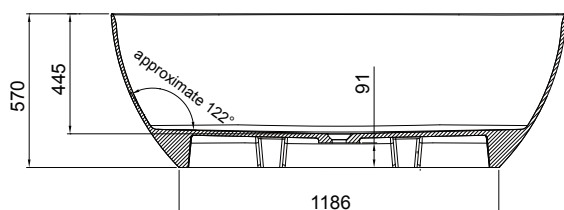

DESCRIPTION

Form Grande Freestanding Clearstone Bath

PRODUCT CODE

325.A.21128

FEATURES

- Dimensions - L1690 x H570 x W800 mm
- Weight - 84kg
- Displaced Capacity - 277 litres*
- Made of ClearStone - an advanced, new material bonded together with milled sedimentary stone and high performance aluminum and titanium filler base. The result creates a hard wearing, scratch resistant surface with exceptional performance engineered to last a lifetime.
- High gloss surface in a brilliant white colour.
- Delicate rims and softer profiles.
- No overflow. Template for overflow drilling is attached to the bath for easy installation on site.
- Included bath waste (CW2).

TECHNICAL DRAWINGS

Top

Front

Side Section

NOTES

*Volume of water contained in the bath if filled to the overflow less 70 litres to allow for an average person in the bath. Not suitable for rim-mounted taps. Suction mats not to be used on this bath. Tapware and accessories not included. Drawing indicates the technical measurement only and is not a reflection of how the unit will look. Sizes are nominal only. All drawings in millimeters. Drawings not to scale. September 2019.