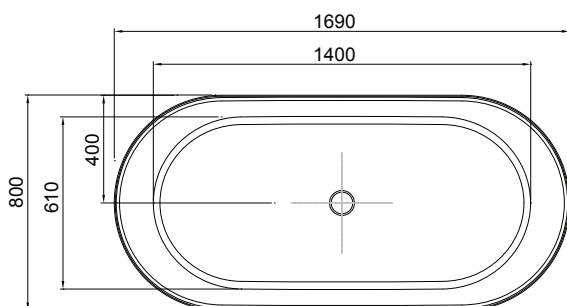

DESCRIPTION

Form Grande Freestanding Clearstone Bath

PRODUCT CODE

325.A.21128

FEATURES

- Dimensions - L1690 x H570 x W800 mm
- Weight - 84kg
- Displaced Capacity - 277 litres*
- Made of ClearStone - an advanced, new material bonded together with milled sedimentary stone and high performance aluminum and titanium filler base. The result creates a hard wearing, scratch resistant surface with exceptional performance engineered to last a lifetime.
- High gloss surface in a brilliant white colour.
- Delicate rims and softer profiles.
- No overflow. Template for overflow drilling is attached to the bath for easy installation on site.
- Included bath waste (CW2).

TECHNICAL DRAWINGS

Top

Front

Side Section

NOTES

*Volume of water contained in the bath if filled to the overflow less 70 litres to allow for an average person in the bath. Not suitable for rim-mounted taps. Suction mats not to be used on this bath. Tapware and accessories not included. Drawing indicates the technical measurement only and is not a reflection of how the unit will look. Sizes are nominal only. All drawings in millimeters. Drawings not to scale. September 2019.