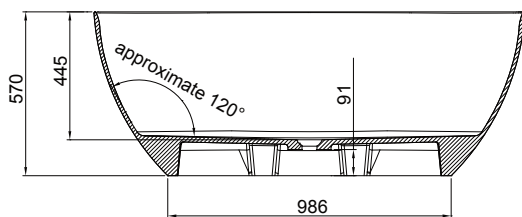

## FEATURES

- Dimensions - L1500 x H570 x W800 mm
- Weight - 67kg
- Displaced Capacity - 218 litres\*
- Made of ClearStone - an advanced, new material bonded together with milled sedimentary stone and high performance aluminum and titanium filler base. The result creates a hard wearing, scratch resistant surface with exceptional performance engineered to last a lifetime.
- High gloss surface in a brilliant white colour.
- Delicate rims and softer profiles.
- No overflow. Template for overflow drilling is attached to the bath for easy installation on site.
- Included bath waste (CW2).

## TECHNICAL DRAWINGS

Top

Front

Side Section

## NOTES

\*Volume of water contained in the bath if filled to the overflow less 70 litres to allow for an average person in the bath. Not suitable for rim-mounted taps. Suction mats not to be used on this bath. Tapware and accessories not included. Drawing indicates the technical measurement only and is not a reflection of how the unit will look. Sizes are nominal only. All drawings in millimeters. Drawings not to scale. September 2019.