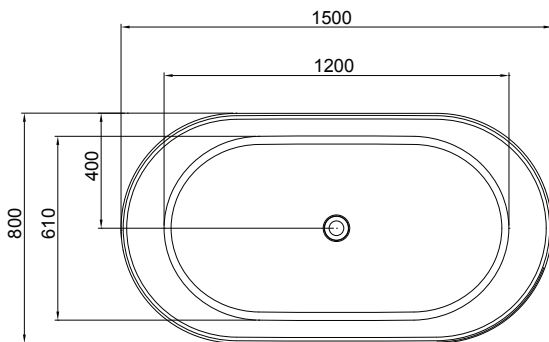

## FEATURES

- Dimensions - L1500 x H570 x W800 mm
- Weight - 67kg
- Displaced Capacity - 218 litres\*
- Made of ClearStone - an advanced, new material bonded together with milled sedimentary stone and high performance aluminum and titanium filler base. The result creates a hard wearing, scratch resistant surface with exceptional performance engineered to last a lifetime.
- High gloss surface in a brilliant white colour.
- Delicate rims and softer profiles.
- No overflow. Template for overflow drilling is attached to the bath for easy installation on site.
- Included bath waste (CW2).

## TECHNICAL DRAWINGS

Top

Front

Side Section

## NOTES

\*Volume of water contained in the bath if filled to the overflow less 70 litres to allow for an average person in the bath. Not suitable for rim-mounted taps. Suction mats not to be used on this bath. Tapware and accessories not included. Drawing indicates the technical measurement only and is not a reflection of how the unit will look. Sizes are nominal only. All drawings in millimeters. Drawings not to scale. September 2019.