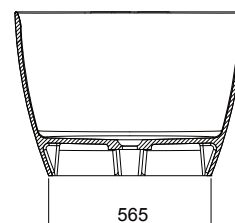

## FEATURES

- Dimensions - L1500 x H570 x W800 mm
- Weight - 67kg
- Displaced Capacity - 218 litres\*
- Made of ClearStone - an advanced, new material bonded together with milled sedimentary stone and high performance aluminum and titanium filler base. The result creates a hard wearing, scratch resistant surface with exceptional performance engineered to last a lifetime.
- High gloss surface in a brilliant white colour.
- Delicate rims and softer profiles.
- No overflow. Template for overflow drilling is attached to the bath for easy installation on site.
- Included bath waste (CW2).

## TECHNICAL DRAWINGS

Top

Front

Side Section

## NOTES

\*Volume of water contained in the bath if filled to the overflow less 70 litres to allow for an average person in the bath. Not suitable for rim-mounted taps. Suction mats not to be used on this bath. Tapware and accessories not included. Drawing indicates the technical measurement only and is not a reflection of how the unit will look. Sizes are nominal only. All drawings in millimeters. Drawings not to scale. September 2019.