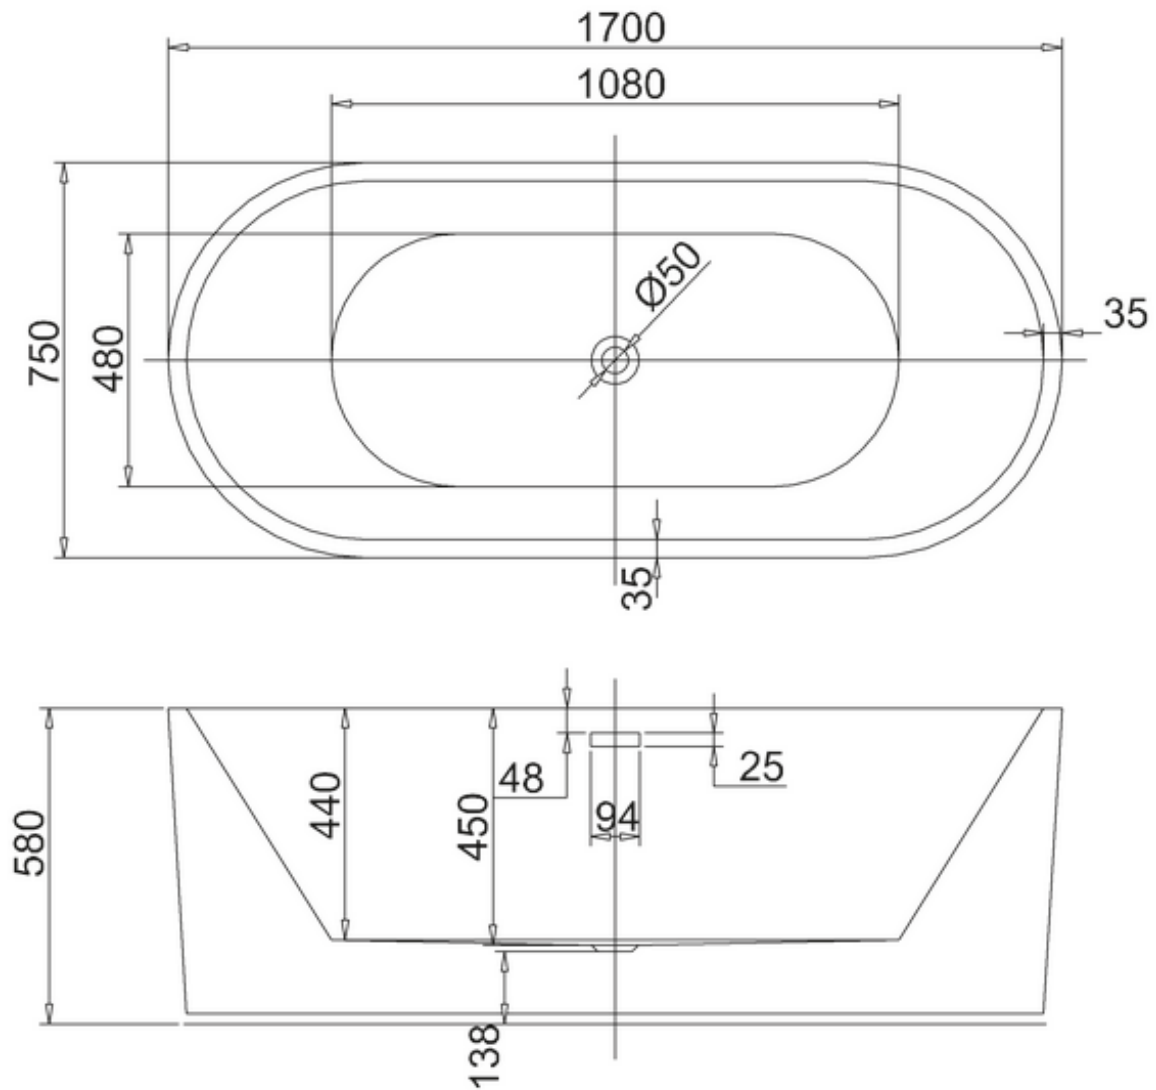

319.B.19907

IMMERGE

FREESTANDING ACRYLIC BATH

vcboc
FOR BATHROOMS

*Tapware not included

319.B.19907
IMMERGE FREESTANDING BATH

- Dimensions - **W** 1700mm **H** 580mm **D** 750mm
- Price includes pop-up waste

319.B.19907

IMMERGE

FREESTANDING ACRYLIC BATH

INSTALLATION INSTRUCTION

A: Water Supply: External water pipe.

B: Draining: The draining pipe can be located in the mark Draining Hole in below figure (but do not set it in the centre)