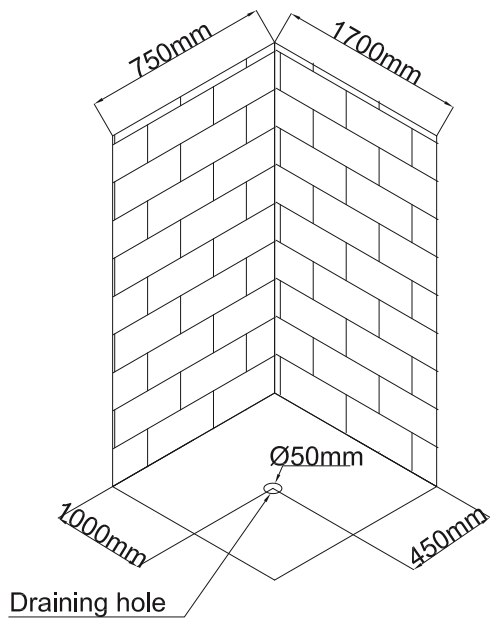

319.B.19907

IMMERGE

FREESTANDING ACRYLIC BATH

vcboc
FOR BATHROOMS

*Tapware not included

319.B.19907
IMMERGE FREESTANDING BATH

- Dimensions - **W** 1700mm **H** 580mm **D** 750mm
- Price includes pop-up waste

319.B.19907

IMMERGE

FREESTANDING ACRYLIC BATH

INSTALLATION INSTRUCTION

A: Water Supply: External water pipe.

B: Draining: The draining pipe can be located in the mark Draining Hole in below figure (but do not set it in the centre)