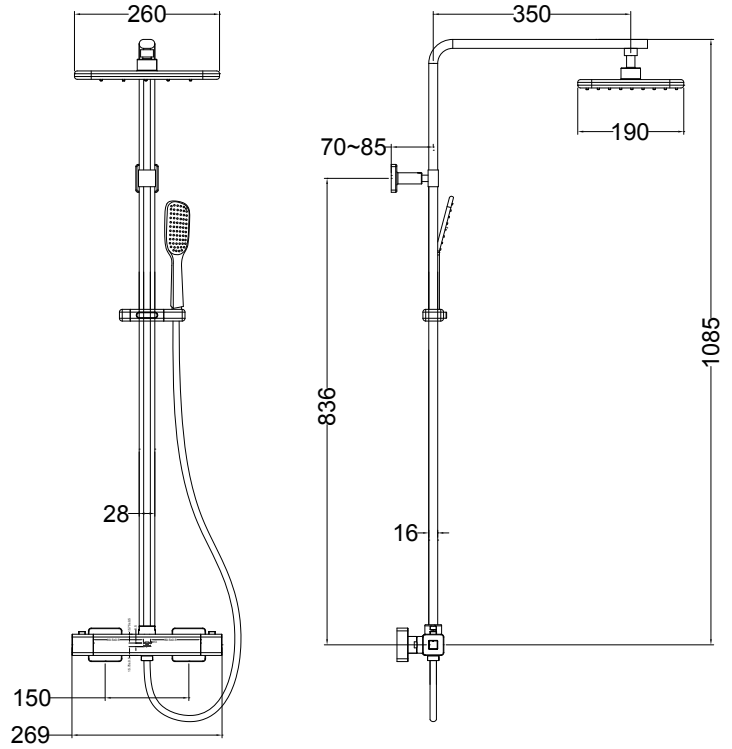

304.Q.16385

CLASS SHOWER SET

CLASS S - SQUARE SHOWER SET

304.Q.16385 CLASS S - SQUARE SHOWER SET

- Dimensions - W 269 H 1085 D 353
- Thermostatic control - Set the temperature and maintain water temperature to within +/- 1.5 oC.
- Automatic safety shutdown should the hot or cold water supply fail with built in safety control set at 38 oC with manual override for a safer shower. It's simple to install with wipe clean nozzle. Five function hand shower.
- 2 star WELS rating