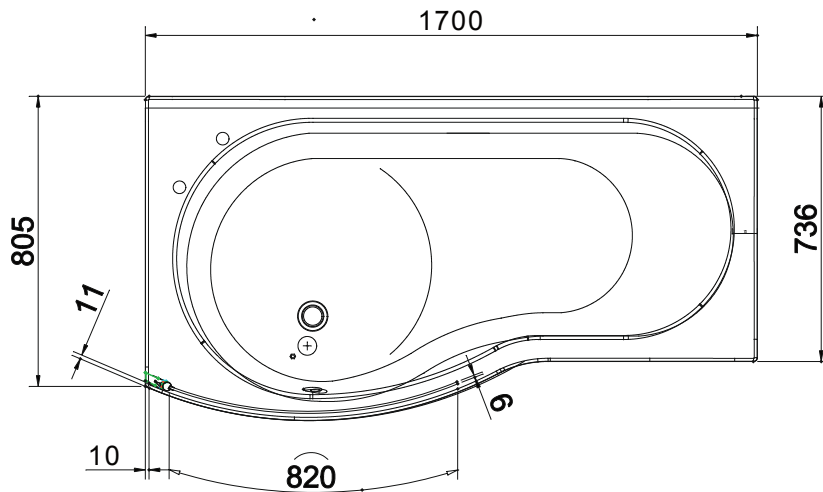

B Shower Bath

vcbc

DESCRIPTION

B Shower Bath - Glass Screen

PRODUCT CODE

2A1.1207

FEATURES

- Dimensions - L900 x H1450
- Aluminum alloy profile with safety glass.
- Safety glass with 3M easy clean coating.
- Screen opens both inwards and outwards.
- Can be fitted to either left or right hand baths.
- To be fitted with B Shower Bath.

TECHNICAL DRAWINGS

Top

NOTES

Sold separately. Baths cannot be rebated into walls if using the glass screen. Glass screens must be installed on flat edge baths only. Drawing indicates the technical measurement only and is not a reflection of how the unit will look. Sizes are nominal only. All drawings in millimeters. Drawings not to scale. September 2019.