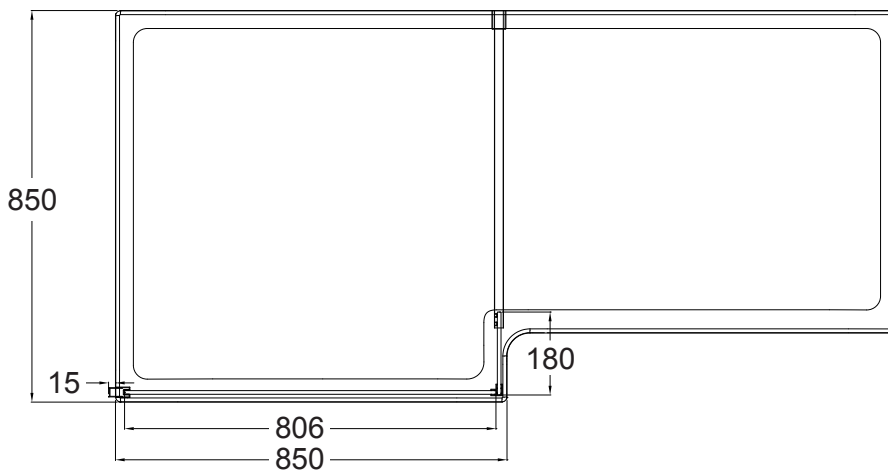

## DESCRIPTION

Square Shower Bath - Glass Screen (Fixed)

## FEATURES

- Dimensions - L850 x H1550 x W850 mm
- Aluminum alloy profile with safety glass.
- Safety glass with 3M easy clean coating.
- Can be fitted to either left or right hand baths.
- To be fitted with Square Shower Bath.

## TECHNICAL DRAWINGS

Top