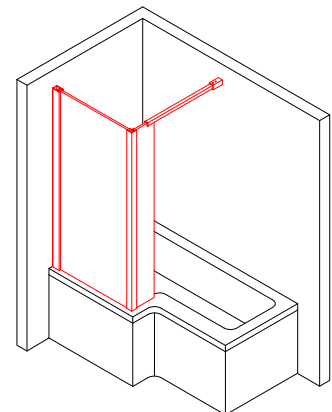

## DESCRIPTION

Square Shower Bath - Glass Screen (Fixed)

## FEATURES

- Dimensions - L850 x H1550 x W850 mm
- Aluminum alloy profile with safety glass.
- Safety glass with 3M easy clean coating.
- Can be fitted to either left or right hand baths.
- To be fitted with Square Shower Bath.

## TECHNICAL DRAWINGS

Top