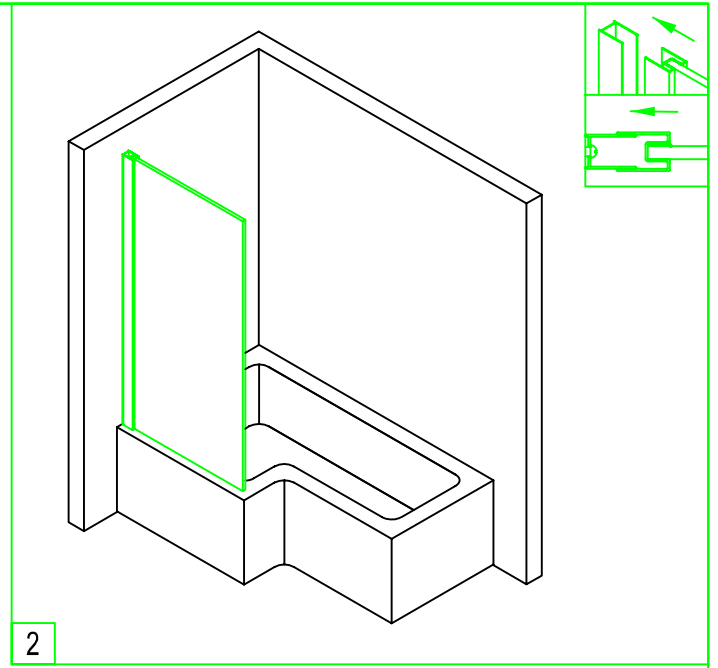

Mallet

Tape Measure

Drill Bit
Ø3.2 Ø6