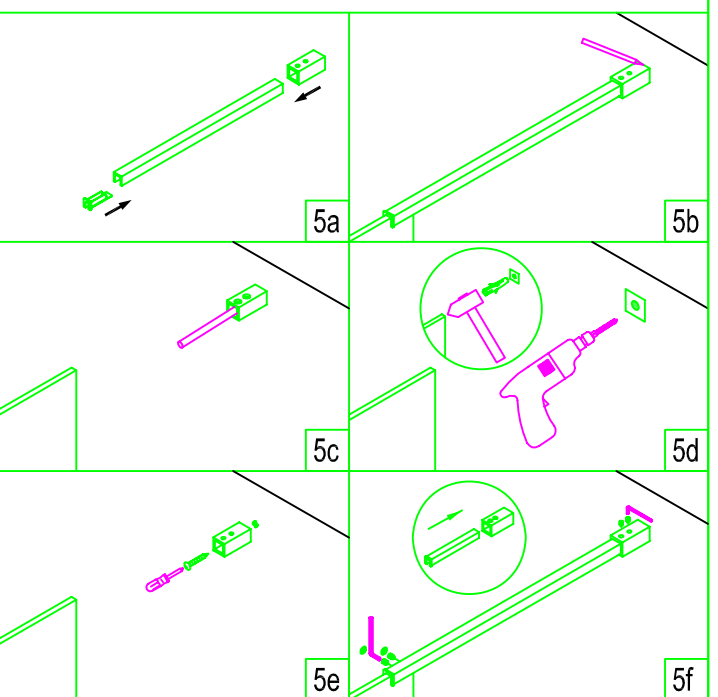

2A1.1206 Instruction Manual

2A1.1206 Instruction Manual

	11
	12
	13

ITEM NO.	DESCRIPTION	QUANTITY
1	Wall bracket	1
2	Bracket I	1
3	Cap	2
4	Gasket	1
5	Wall Profile	1
6	Screw Cap	3
7	ST4X12 Screw	3
8	Washer	3
9	ST4X50 Screw	4
10	Wall Plug	4
11	Drill Jig	1
12	Hexangular Spanner 4mm	1
13	Hexangular Spanner 3mm	1

TOOLS REQUIRED

Electric Drill

Pencil

Silicone

Screwdriver

Mallet

Spirit level

Tape Measure

Drill Bit
Ø3.2 Ø6

24H

6