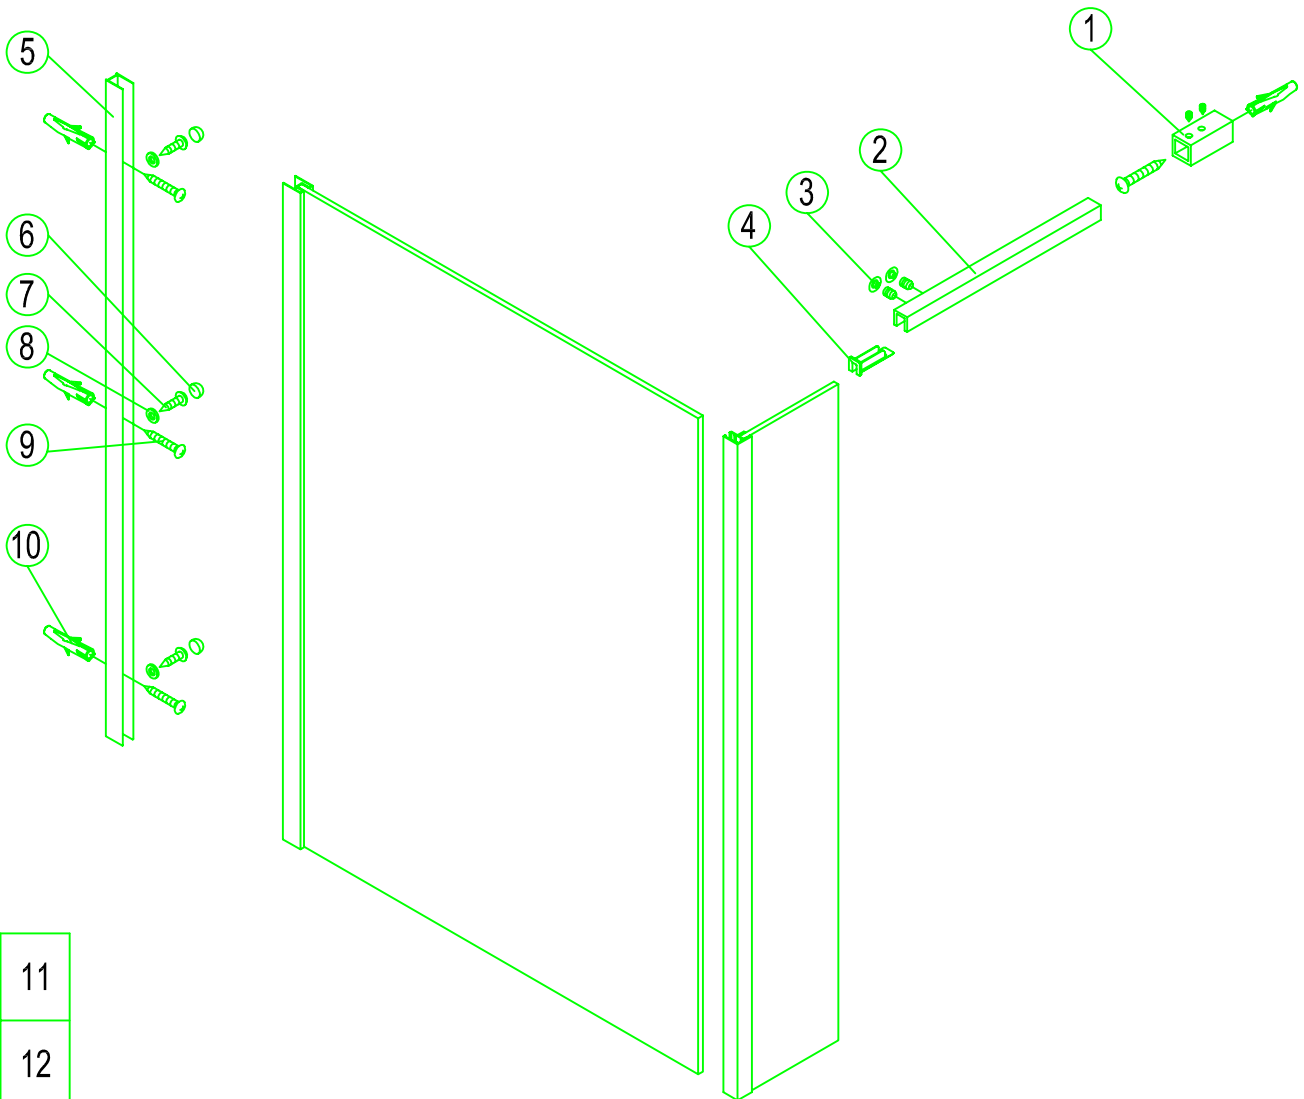

2A1.1206 Instruction Manual

2A1.1206 Instruction Manual

	11
	12
	13

ITEM NO.	DESCRIPTION	QUANTITY
1	Wall bracket	1
2	Bracket I	1
3	Cap	2
4	Gasket	1
5	Wall Profile	1
6	Screw Cap	3
7	ST4X12 Screw	3
8	Washer	3
9	ST4X50 Screw	4
10	Wall Plug	4
11	Drill Jig	1
12	Hexangular Spanner 4mm	1
13	Hexangular Spanner 3mm	1

TOOLS REQUIRED

Electric Drill

Pencil

Silicone

Screwdriver

Mallet

Spirit level

Tape Measure

Drill Bit
Ø3.2 Ø6

24H

6