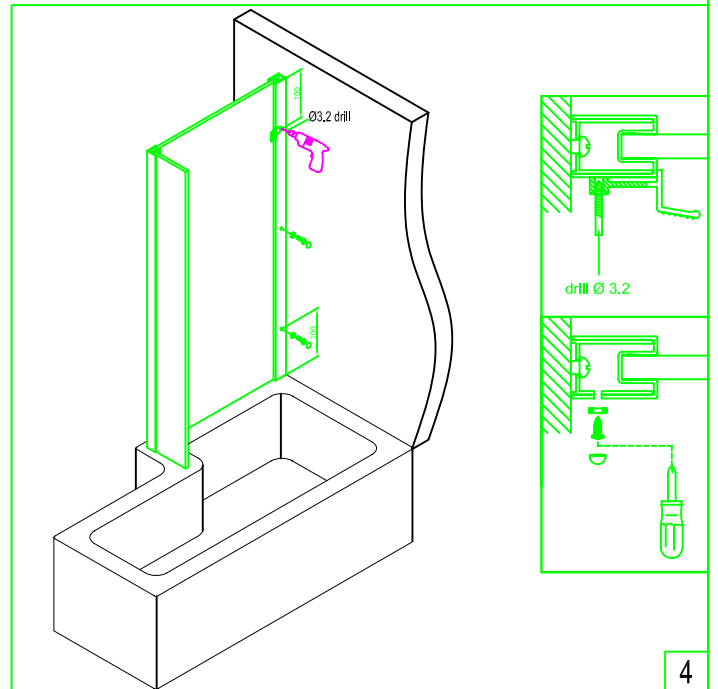

2A1.1206 Instruction Manual

2A1.1206 Instruction Manual

	11
	12
	13

ITEM NO.	DESCRIPTION	QUANTITY
1	Wall bracket	1
2	Bracket I	1
3	Cap	2
4	Gasket	1
5	Wall Profile	1
6	Screw Cap	3
7	ST4X12 Screw	3
8	Washer	3
9	ST4X50 Screw	4
10	Wall Plug	4
11	Drill Jig	1
12	Hexangular Spanner 4mm	1
13	Hexangular Spanner 3mm	1

TOOLS REQUIRED

Electric Drill

Pencil

Silicone

Screwdriver

Mallet

Spirit level

Tape Measure

Drill Bit
Ø3.2 Ø6

24H

6