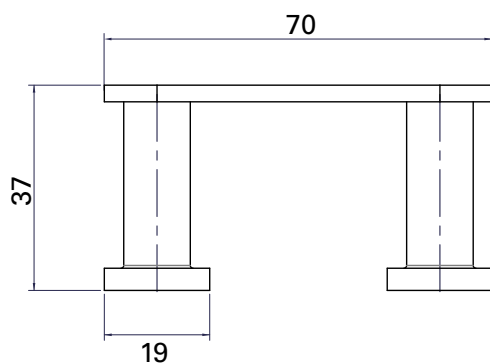

TECHNICAL DRAWINGS

MICHEL CÉSAR
VCBC
BURLINGTON
LAUNDRY

/ WHERE BATHROOMS
& LAUNDRIES
COME TOGETHER
BEAUTIFULLY /

info@smail.co.nz
bathco.co.nz

4-8 Ace Place
Kingsland
Auckland 1021
New Zealand

P +64 9 309 9109
F +64 9 309 9343

86 Wigram Road
P.O. Box 8644
Christchurch 8025
New Zealand

P +64 3 343 0969
F +64 3 343 0967

BATH/
CO/