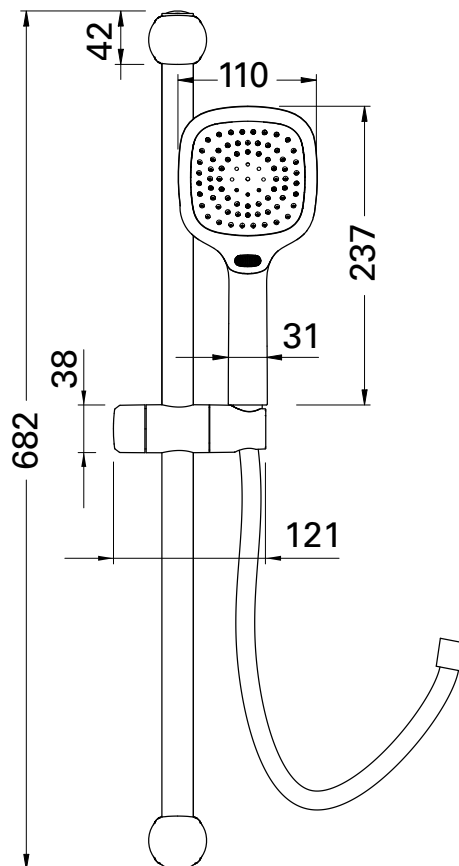

## DESCRIPTION

Foxy Shower Set

## FEATURES

- Dimensions - W121 x H682 mm
- 2 Star WELS rating (with restrictor)
- Height adjustable handset riser
- Chrome finish
- Simple to install
- NB: Shower elbow is an optional extra (6008026)

## TECHNICAL DRAWINGS

## NOTES

Drawing indicates the technical measurement only and is not a reflection of how the product will look. Sizes are nominal only. All drawings in millimeters. Drawings not to scale. August 2019.