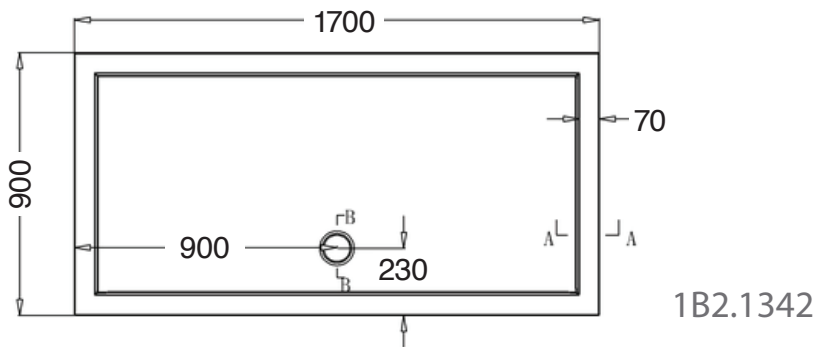

1B2.1342 / 1B2.1309

RECTANGLE SHOWER TRAY

vcboc
FOR BATHROOMS

NB: Drawings indicate the technical measurements only and is not a reflection of how the unit will look.

1B2.1342 / 1B2-1309 RECTANGLE SHOWER TRAY

- Dimensions -
 - 1B2.1342 W1700mm H 35mm D 900mm
 - 1B2.1309 W1800mm H 35mm D 900mm
- Our range of light weight shower trays have been designed with the best quality materials and a contemporary look.
- All trays come with an easy clean waste & sealing tape.