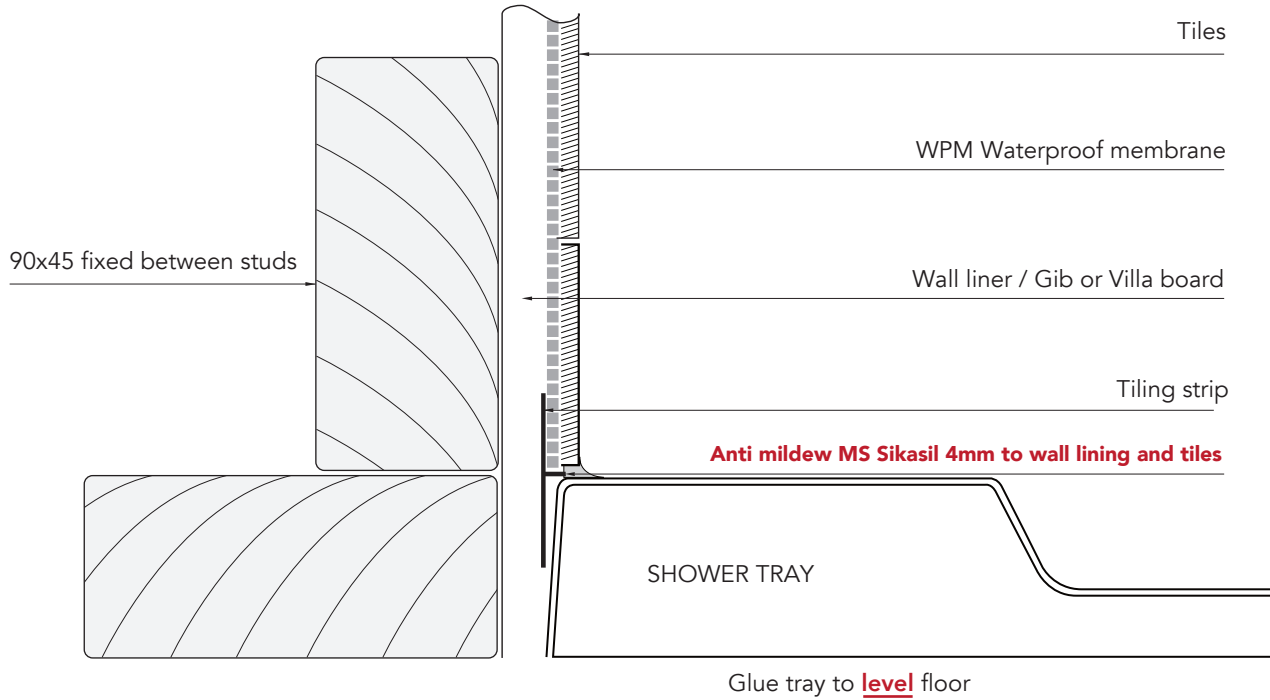

1B2.1342 / 1B2.1309

RECTANGLE SHOWER TRAY

vcboc
FOR BATHROOMS

NB: Drawings indicate the technical measurements only and is not a reflection of how the unit will look.

1B2.1342 / 1B2-1309 RECTANGLE SHOWER TRAY

- Dimensions -
 - 1B2.1342 W1700mm H 35mm D 900mm
 - 1B2.1309 W1800mm H 35mm D 900mm
- Our range of light weight shower trays have been designed with the best quality materials and a contemporary look.
- All trays come with an easy clean waste & sealing tape.

SHOWER TRAY INSTALLATION INSTRUCTIONS

Installation of an acrylic shower tray with tiling strip

VCBC shower installation with upstand and acrylic liner