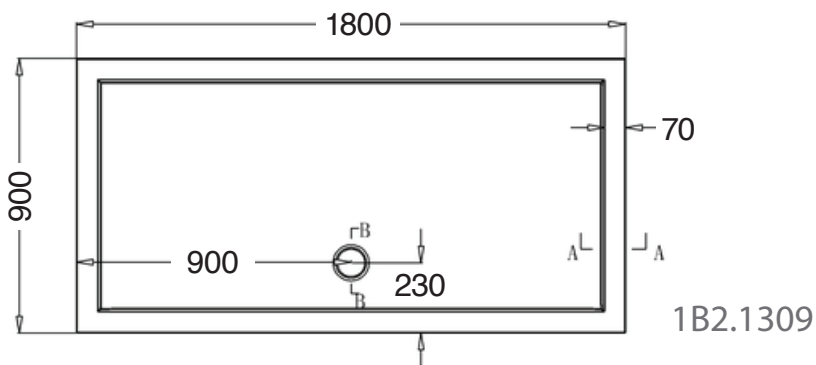

1B2.1342 / 1B2.1309

RECTANGLE SHOWER TRAY

vcboc
FOR BATHROOMS

NB: Drawings indicate the technical measurements only and is not a reflection of how the unit will look.

1B2.1342 / 1B2-1309 RECTANGLE SHOWER TRAY

- Dimensions -
 - 1B2.1342 W1700mm H 35mm D 900mm
 - 1B2.1309 W1800mm H 35mm D 900mm
- Our range of light weight shower trays have been designed with the best quality materials and a contemporary look.
- All trays come with an easy clean waste & sealing tape.