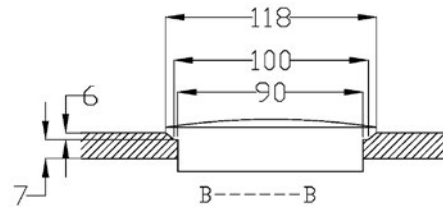

# RECTANGLE SHOWER TRAY

1B2.1305

vcloc  
FOR BATHROOMS

NB: Drawings indicate the technical measurements only and is not a reflection of how the unit will look.

## 1B2.1305 RECTANGLE SHOWER TRAY

- Dimensions - W1200mm H 35mm D 1000mm
- Our range of light weight shower trays have been designed with the best quality materials and a contemporary look.
- All trays come with an easy clean waste & sealing tape.