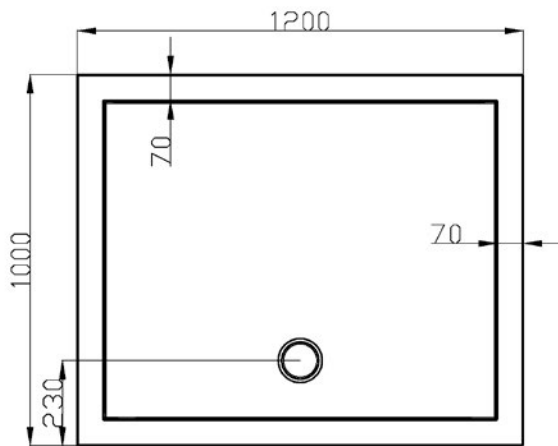

# RECTANGLE SHOWER TRAY

1B2.1305

vcloc  
FOR BATHROOMS

NB: Drawings indicate the technical measurements only and is not a reflection of how the unit will look.

## 1B2.1305 RECTANGLE SHOWER TRAY

- Dimensions - W1200mm H 35mm D 1000mm
- Our range of light weight shower trays have been designed with the best quality materials and a contemporary look.
- All trays come with an easy clean waste & sealing tape.