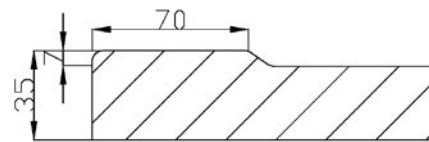

# RECTANGLE SHOWER TRAY

1B2.1305

vcloc  
FOR BATHROOMS

NB: Drawings indicate the technical measurements only and is not a reflection of how the unit will look.

## 1B2.1305 RECTANGLE SHOWER TRAY

- Dimensions - W1200mm H 35mm D 1000mm
- Our range of light weight shower trays have been designed with the best quality materials and a contemporary look.
- All trays come with an easy clean waste & sealing tape.