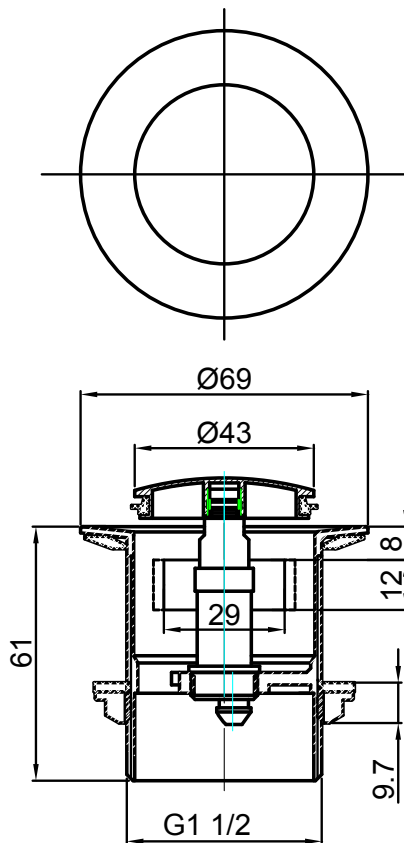

## FEATURES

- Dimensions: 69 dia x H61 mm
- 40mm bath waste (slotted)
- For use with baths with an overflow
- Brass body, chrome plated
- Press top of the waste to close/open
- Weight: 0.255 kg

## TECHNICAL DRAWINGS

### Note:

For the each part, the dimension tolerance should be followed the list below.

0 ~ 100	101 ~ 200	201 ~ 400	≥ 401
±1	±2	±3	±5

For the finished assembly, the dimension tolerance should be followed the list below.

## NOTES

Tap ware and accessories not included. Drawing indicates the technical measurement only and is not a reflection of how the unit will look. Sizes are nominal only. All drawings in millimeters. Drawings not to scale. September 2019.