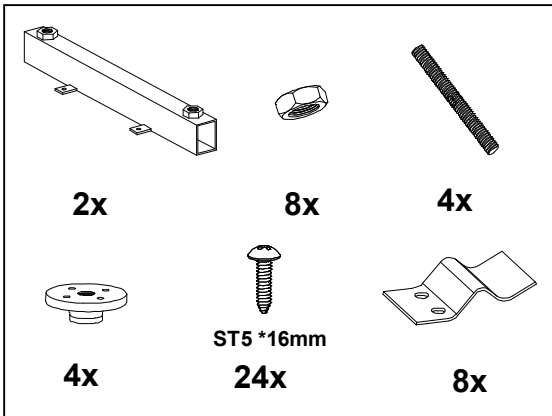

Parts supplied:

NOTES

- Prior to installation check that all parts have been supplied.
- Assemble bath on a mat to protect against damage to bath surface.
- This product requires a two person lift - use proper lifting techniques.
- This installation guide does not include recommendation of waste connection; final decision about installation and waste connection should be taken by a suitably qualified person.
- Follow each step in turn.