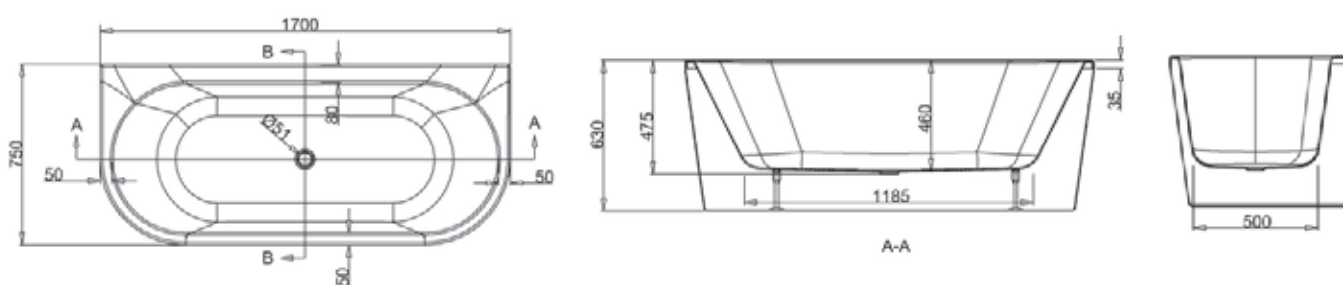

1B1.1430

SATURN

FREESTANDING ACRYLIC BATH

vcboc
FOR BATHROOMS

1B1.1430
SATURN

- Dimensions - **W** 1700 **H** 630 **D** 750
- Displaced capacity : 131 litres (bath's capacity less 70 litres)
- Weight : 28 kg
- Price includes pop-up waste