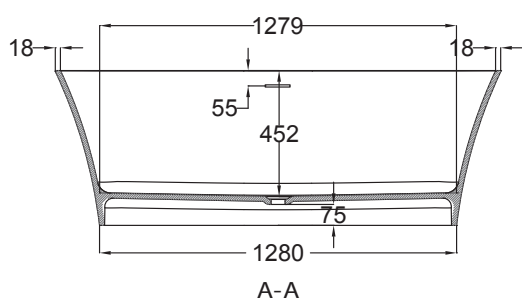

DESCRIPTION

Palermo Piccolo Freestanding Natural Stone Bath (non-stock item)

PRODUCT CODE

1B1.1411

FEATURES

- Dimensions - L1600 x H555 x W750 mm
- Weight - 99kg
- Displaced Capacity - 213 litres*
- Manufactured using our natural stone and mineral technology, these baths are lighter in weight than most so that they don't weigh a tonne.
- Designed with a thick edge to have a more solid appearance. Average thickness throughout is 10mm.
- Hand polished for over 10 hours for a velvety smooth finish (non-glossy).
- Excellent heat retention so that you can enjoy your bath for longer.
- Comes with an integrated overflow and pop-up bath waste (1B2.1037).

TECHNICAL DRAWINGS

Top

Front

Side Section

NOTES

*Volume of water contained in the bath if filled to the overflow less 70 litres to allow for an average person in the bath. Not suitable for rim-mounted taps. Suction mats not to be used on this bath. Tapware and accessories not included. Drawing indicates the technical measurement only and is not a reflection of how the unit will look. Sizes are nominal only. All drawings in millimeters. Drawings not to scale. August 2019.