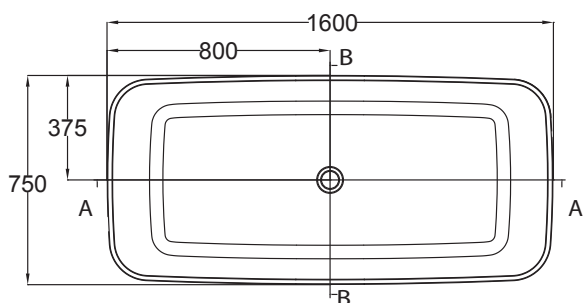

DESCRIPTION

Palermo Piccolo Freestanding Natural Stone Bath (non-stock item)

PRODUCT CODE

1B1.1411

FEATURES

- Dimensions - L1600 x H555 x W750 mm
- Weight - 99kg
- Displaced Capacity - 213 litres*
- Manufactured using our natural stone and mineral technology, these baths are lighter in weight than most so that they don't weigh a tonne.
- Designed with a thick edge to have a more solid appearance. Average thickness throughout is 10mm.
- Hand polished for over 10 hours for a velvety smooth finish (non-glossy).
- Excellent heat retention so that you can enjoy your bath for longer.
- Comes with an integrated overflow and pop-up bath waste (1B2.1037).

TECHNICAL DRAWINGS

Top

Front

Side Section

NOTES

*Volume of water contained in the bath if filled to the overflow less 70 litres to allow for an average person in the bath. Not suitable for rim-mounted taps. Suction mats not to be used on this bath. Tapware and accessories not included. Drawing indicates the technical measurement only and is not a reflection of how the unit will look. Sizes are nominal only. All drawings in millimeters. Drawings not to scale. August 2019.