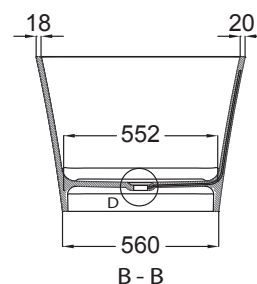

DESCRIPTION

Palermo Piccolo Freestanding Natural Stone Bath (non-stock item)

PRODUCT CODE

1B1.1411

FEATURES

- Dimensions - L1600 x H555 x W750 mm
- Weight - 99kg
- Displaced Capacity - 213 litres*
- Manufactured using our natural stone and mineral technology, these baths are lighter in weight than most so that they don't weigh a tonne.
- Designed with a thick edge to have a more solid appearance. Average thickness throughout is 10mm.
- Hand polished for over 10 hours for a velvety smooth finish (non-glossy).
- Excellent heat retention so that you can enjoy your bath for longer.
- Comes with an integrated overflow and pop-up bath waste (1B2.1037).

TECHNICAL DRAWINGS

Top

Front

Side Section

NOTES

*Volume of water contained in the bath if filled to the overflow less 70 litres to allow for an average person in the bath. Not suitable for rim-mounted taps. Suction mats not to be used on this bath. Tapware and accessories not included. Drawing indicates the technical measurement only and is not a reflection of how the unit will look. Sizes are nominal only. All drawings in millimeters. Drawings not to scale. August 2019.