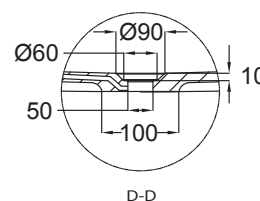

DESCRIPTION

Palermo Piccolo Freestanding Natural Stone Bath (non-stock item)

PRODUCT CODE

1B1.1411

FEATURES

- Dimensions - L1600 x H555 x W750 mm
- Weight - 99kg
- Displaced Capacity - 213 litres*
- Manufactured using our natural stone and mineral technology, these baths are lighter in weight than most so that they don't weigh a tonne.
- Designed with a thick edge to have a more solid appearance. Average thickness throughout is 10mm.
- Hand polished for over 10 hours for a velvety smooth finish (non-glossy).
- Excellent heat retention so that you can enjoy your bath for longer.
- Comes with an integrated overflow and pop-up bath waste (1B2.1037).

TECHNICAL DRAWINGS

Top

Front

Side Section

NOTES

*Volume of water contained in the bath if filled to the overflow less 70 litres to allow for an average person in the bath. Not suitable for rim-mounted taps. Suction mats not to be used on this bath. Tapware and accessories not included. Drawing indicates the technical measurement only and is not a reflection of how the unit will look. Sizes are nominal only. All drawings in millimeters. Drawings not to scale. August 2019.