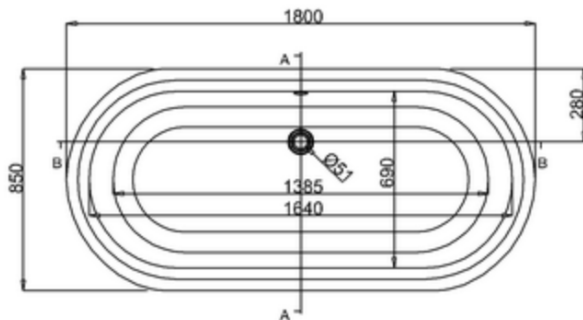

Size: 850 x 1800 x 633 mm

Weight: 52 kg

Barcode: E18 (5055806003828)

Displaced capacity: 200 litres (bath's capacity less 70 litres)

Additional Information

The exterior of this bath can be painted, if you wish to paint yours then this can be done by using Acrylic based primers and paints, you should seek advice from the paint manufacturer for suitable products and process

Supplied with pre-fitted overflow/waste.

Not suitable for rim-mounted taps

This is a one piece bath.

Compliance / Approvals

BS EN14516:2006

Baths for domestic purposes

A-A

B-B