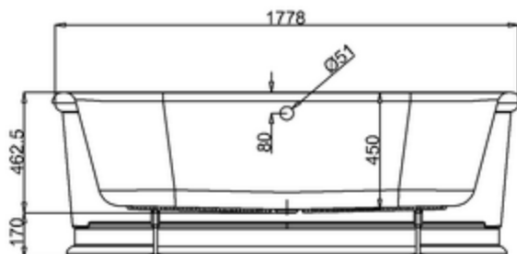

Size: 850 x 1800 x 633 mm

Weight: 52 kg

Barcode: E18 (5055806003828)

Displaced capacity: 200 litres (bath's capacity less 70 litres)

Additional Information

The exterior of this bath can be painted, if you wish to paint yours then this can be done by using Acrylic based primers and paints, you should seek advice from the paint manufacturer for suitable products and process

Supplied with pre-fitted overflow/waste.

Not suitable for rim-mounted taps

This is a one piece bath.

Compliance / Approvals

BS EN14516:2006

Baths for domestic purposes

A-A

B-B