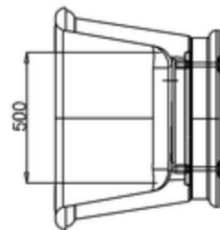

Size: 850 x 1800 x 633 mm

Weight: 52 kg

Barcode: E18 (5055806003828)

Displaced capacity: 200 litres (bath's capacity less 70 litres)

Additional Information

The exterior of this bath can be painted, if you wish to paint yours then this can be done by using Acrylic based primers and paints, you should seek advice from the paint manufacturer for suitable products and process

Supplied with pre-fitted overflow/waste.

Not suitable for rim-mounted taps

This is a one piece bath.

Compliance / Approvals

BS EN14516:2006

Baths for domestic purposes

A-A

B-B